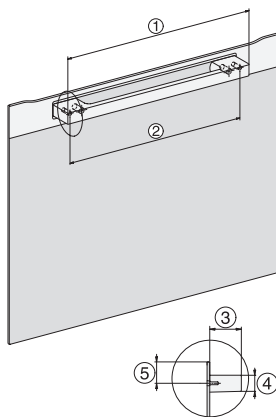

H 7640 BM

Compacte oven met geïntegreerde magnetron

Perfect te combineren design met automatische programma's en bratometer.

side view H7000 BM, installation drawings

built-in H7000 BM, installation drawing

built-in H7000 BM build-under, installation drawings

installation H7000 BM, installation drawing

H7000 handle, installation drawing

Installation H7000 BM XL, installation drawings

side view H7000 BM build-under, installation drawings