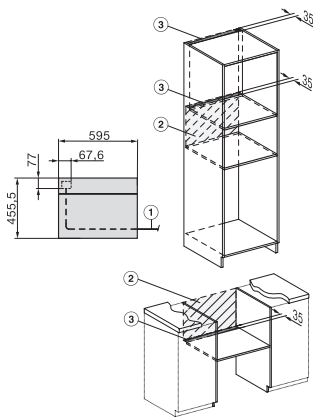

H 7640 BM

Compacte oven met geïntegreerde magnetron

Perfect te combineren design met automatische programma's en bratometer.

side view H7000 BM, installation drawings

built-in H7000 BM, installation drawing

built-in H7000 BM build-under, installation drawings

installation H7000 BM, installation drawing

H7000 handle, installation drawing

Installation H7000 BM XL, installation drawings

side view H7000 BM build-under, installation drawings