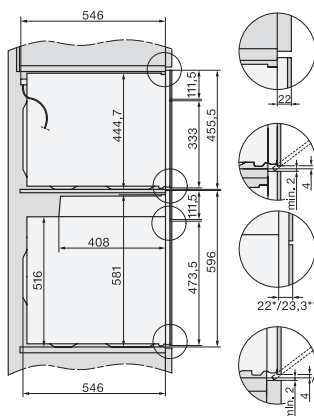

H 7640 BM

Compacte oven met geïntegreerde magnetron

Perfect te combineren design met automatische programma's en bratometer.

side view H7000 BM, installation drawings

built-in H7000 BM, installation drawing

built-in H7000 BM build-under, installation drawings

installation H7000 BM, installation drawing

H7000 handle, installation drawing

Installation H7000 BM XL, installation drawings

side view H7000 BM build-under, installation drawings

side view Kombi BM XL, installation drawings

Installation Kombi BM XL, installation drawings