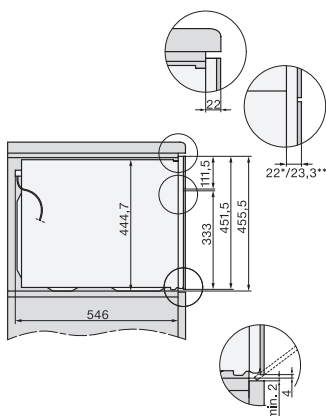

H 7640 BM

Compacte oven met geïntegreerde magnetron

Perfect te combineren design met automatische programma's en bratometer.

side view H7000 BM, installation drawings

built-in H7000 BM, installation drawing

built-in H7000 BM build-under, installation drawings

installation H7000 BM, installation drawing

H7000 handle, installation drawing

Installation H7000 BM XL, installation drawings

side view H7000 BM build-under, installation drawings

side view Kombi BM XL, installation drawings

Installation Kombi BM XL, installation drawings