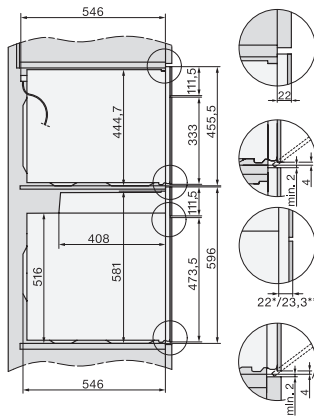

H 7640 BM

Compacte oven met geïntegreerde magnetron

Perfect te combineren design met automatische programma's en bratometer.

H7x40BM/BMX, installation drawings

built-in H7000 BM, installation drawing

built-in H7000 BM build-under, installation drawings

installation H7000 BM, installation drawing

DG7x40, DGC7x4x, DGC7x6x, DG7635, DGM7x4x, DO7, H2860B/BP, H7240BM, H7x40BM, H7x4xB/BP, H7x6xB/BP, installation drawings

H226x-1B/BP/E/EP/I/IP, H2760B/BP, H28x0B/BP, H7x40BM/BMX, H7x6xB/BP/BPX, installation drawings

side view H7000 BM build-under, installation drawings

H2xxx-1 B/BP/E/I/IP, H7xxx B/BP/BM/BMX, installation drawings

H2xxx-1 B/BP/E/I/IP, H7xxx B/BP/BM/BMX, installation drawings