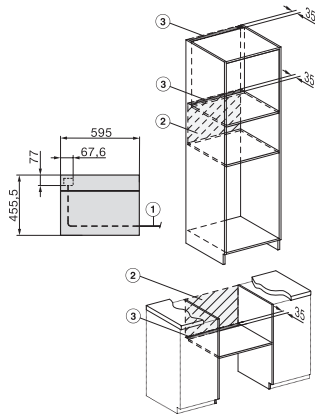

H 7640 BM

Compacte oven met geïntegreerde magnetron

Perfect te combineren design met automatische programma's en bratometer.

H7x40BM/BMX, installation drawings

built-in H7000 BM, installation drawing

built-in H7000 BM build-under, installation drawings