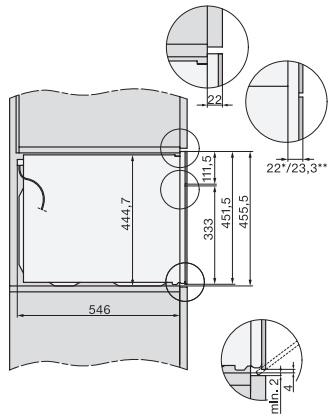

H 7640 BM

Compacte oven met geïntegreerde magnetron

Perfect te combineren design met automatische programma's en bratometer.

H7x40BM/BMX, installation drawings

built-in H7000 BM, installation drawing

built-in H7000 BM build-under, installation drawings