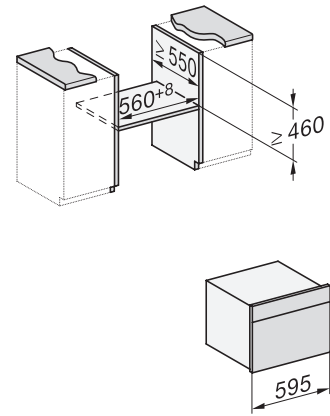

H 7640 BM

Compacte oven met geïntegreerde magnetron

Perfect te combineren design met automatische programma's en bratometer.

H7x40BM/BMX, installation drawings

built-in H7000 BM, installation drawing

built-in H7000 BM build-under, installation drawings