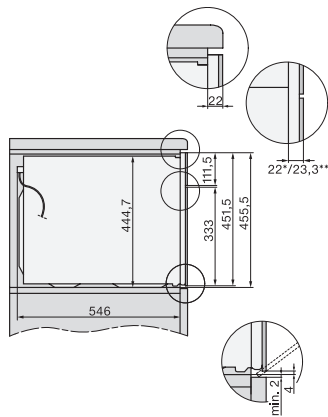

H 7640 BM

Compacte oven met geïntegreerde magnetron

Perfect te combineren design met automatische programma's en bratometer.

H7x40BM/BMX, installation drawings

built-in H7000 BM, installation drawing

built-in H7000 BM build-under, installation drawings

installation H7000 BM, installation drawing

DG7x40, DGC7x4x, DGC7x6x, DG7635, DGM7x4x, DO7, H2860B/BP, H7240BM, H7x40BM, H7x4xB/BP, H7x6xB/BP, installation drawings

H226x-1B/BP/E/EP/I/IP, H2760B/BP, H28x0B/BP, H7x40BM/BMX, H7x6xB/BP/BPX, installation drawings

side view H7000 BM build-under, installation drawings

H2xxx-1 B/BP/E/I/IP, H7xxx B/BP/BM/BMX, installation drawings

H2xxx-1 B/BP/E/I/IP, H7xxx B/BP/BM/BMX, installation drawings