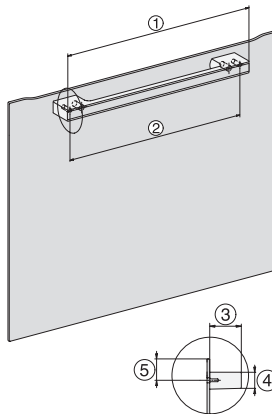

DG7x40, DGC7x4x, DGC7x6x, DG7635, DGM7x4x, DO7, H2860B/BP, H7240BM, H7x40BM, H7x4xB/BP, H7x6xB/BP, installation drawings