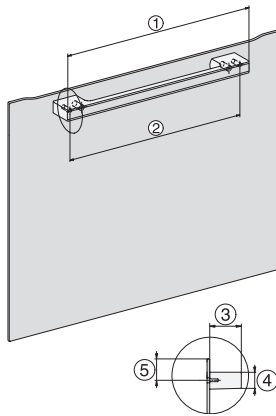

DG7x40, DGC7x4x, DGC7x6x, DG7635, DGM7x4x, DO7, H2860B/BP, H7240BM, H7x40BM, H7x4xB/BP, H7x6xB/BP, installation drawings