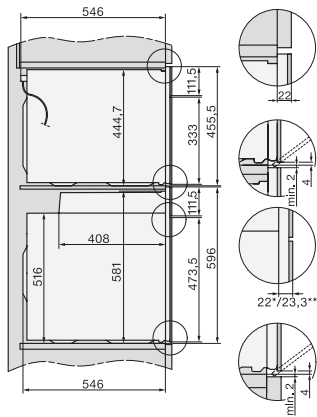

H 7640 BM

Compacte oven met geïntegreerde magnetron

Perfect te combineren design met automatische programma's en bratometer.

H7x40BM/BMX, installation drawings

built-in H7000 BM, installation drawing

built-in H7000 BM build-under, installation drawings

installation H7000 BM, installation drawing

DG7x40, DGC7x4x, DGC7x6x, DG7635, DGM7x4x, DO7, H2860B/BP, H7240BM, H7x40BM, H7x4xB/BP, H7x6xB/BP, installation drawings

H226x-1B/BP/E/EP/I/IP, H2760B/BP, H28x0B/BP, H7x40BM/BMX, H7x6xB/BP/BPX, installation drawings

side view H7000 BM build-under, installation drawings

H2xxx-1 B/BP/E/I/IP, H7xxx B/BP/BM/BMX, installation drawings

H2xxx-1 B/BP/E/I/IP, H7xxx B/BP/BM/BMX, installation drawings