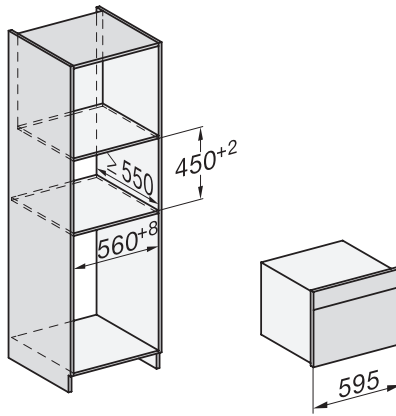

H 7640 BM

Compacte oven met geïntegreerde magnetron

Perfect te combineren design met automatische programma's en bratometer.

H7x40BM/BMX, installation drawings

built-in H7000 BM, installation drawing

built-in H7000 BM build-under, installation drawings