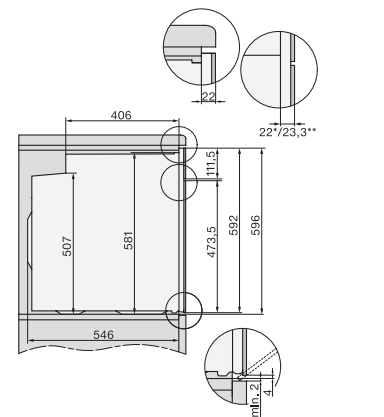

H 7464 BPX

Greeploze oven

Perfect te combineren design met bratometer en LED-verlichting.

installation H7000 XL, installation drawing

side view H7000 XL, installation drawings

built-in H7000 XL, installation drawing

Installation H7000 XL underframe, installation drawings

Installation H7000 BM XL, installation drawings

side view H7000 XL build-under, installation drawing

side view Kombi BM XL, installation drawings

Installation Kombi BM XL, installation drawings