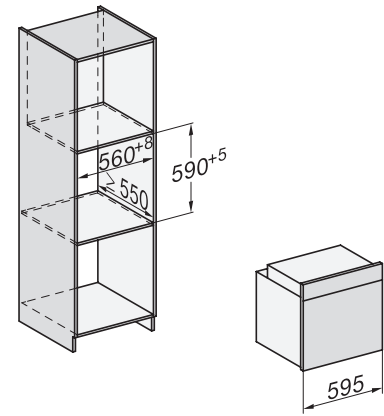

H 7464 BPX

Greeploze oven

Perfect te combineren design met bratometer en LED-verlichting.

installation H7000 XL, installation drawing

side view H7000 XL, installation drawings

built-in H7000 XL, installation drawing