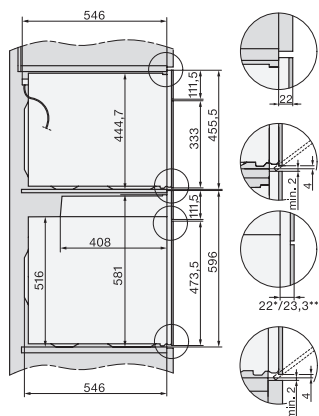

H 7464 BPX

Greeploze oven

Perfect te combineren design met bratometer en LED-verlichting.

installation H7000 XL, installation drawing

side view H7000 XL, installation drawings

built-in H7000 XL, installation drawing

Installation H7000 XL underframe, installation drawings

Installation H7000 BM XL, installation drawings

side view H7000 XL build-under, installation drawing

side view Kombi BM XL, installation drawings

Installation Kombi BM XL, installation drawings