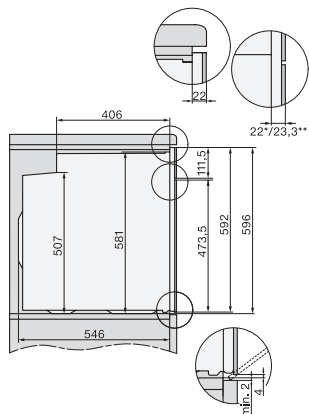

H 7464 BPX

Greeploze oven

Perfect te combineren design met bratometer en LED-verlichting.

installation H7000 XL, installation drawing

side view H7000 XL, installation drawings

built-in H7000 XL, installation drawing

H226x-1B/BP/E/EP/I/IP, H2x6xB/BP, H7x6xB/BP/BPX, H2x6xB, installation drawings

H2x6x-1B/BP/E/EP/I/IP, H2850BP, H7x6xB/BP/BPX, H2x6xB, installation drawings

H226x-1B/BP/E/EP/I/IP, H2760B/BP, H28x0B/BP, H7x40BM/BMX, H7x6xB/BP/BPX, installation drawings

side view H7000 XL build-under, installation drawing

H2xxx-1 B/BP/E/I/IP, H7xxx B/BP/BM/BMX, installation drawings

H2xxx-1 B/BP/E/I/IP, H7xxx B/BP/BM/BMX, installation drawings