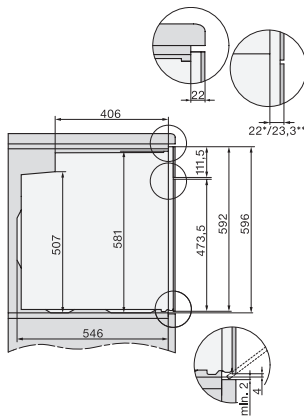

H 7464 BP

Oven

Perfect te combineren design met bratometer en LED-verlichting.

installation H7000 XL, installation drawing

side view H7000 XL, installation drawings

built-in H7000 XL, installation drawing

H226x-1B/BP/E/EP/I/IP, H2x6xB/BP, H7x6xB/BP/BPX, installation drawings

H2x6x-1B/BP/E/EP/I/IP, H2850BP, H7x6xB/BP/BPX, H2x6xB, installation drawings

DG2840, DG7x40, DGC7x4x, DG7x6x, DGC7x6x, DGD7635, DGM7x4x, DO7, H28B/BP, H7x4xB/BM/BP, H7x6xB/BP, installation drawing

H226x-1B/BP/E/EP/I/IP, H2760B/BP, H28x0B/BP, H7x40BM/BMX, H7x6xB/BP/BPX, installation drawings