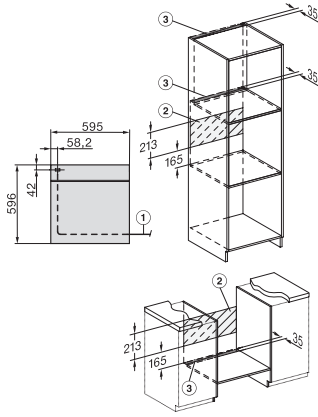

H 7464 BP

Oven

Perfect te combineren design met bratometer en LED-verlichting.

installation H7000 XL, installation drawing

side view H7000 XL, installation drawings

built-in H7000 XL, installation drawing

H226x-1B/BP/E/EP/I/IP, H2x6xB/BP, H7x6xB/BP/BPX, installation drawings