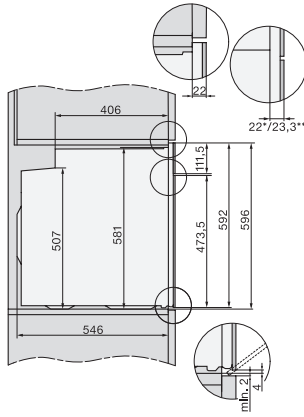

H 7464 BP

Oven

Perfect te combineren design met bratometer en LED-verlichting.

installation H7000 XL, installation drawing

side view H7000 XL, installation drawings

built-in H7000 XL, installation drawing

H226x-1B/BP/E/EP/I/IP, H2x6xB/BP, H7x6xB/BP/BPX, installation drawings