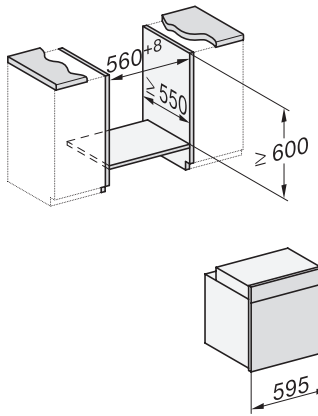

H 7464 BP

Oven

Perfect te combineren design met bratometer en LED-verlichting.

installation H7000 XL, installation drawing

side view H7000 XL, installation drawings

built-in H7000 XL, installation drawing

H226x-1B/BP/E/EP/I/IP, H2x6xB/BP, H7x6xB/BP/BPX, installation drawings