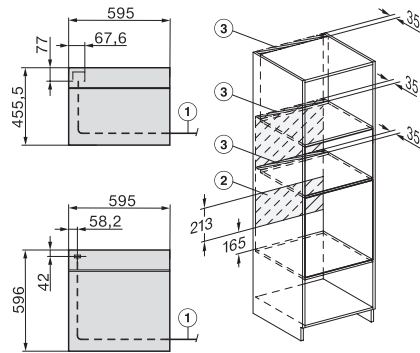

H2x6x-1B/BP/E/EP/I/IP, H2850BP, H7x6xB/BP/BPX, H2x6xB, installation drawings

DG2840, DG7x40, DGC7x4x, DG7x6x, DGC7x6x, DGD7635, DGM7x4x, DO7, H28B/BP, H7x4xB/BM/BP, H7x6xB/BP, installation drawing

H226x-1B/BP/E/EP/I/IP, H2760B/BP, H28x0B/BP, H7x40BM/BMX, H7x6xB/BP/BPX, installation drawings

side view H7000 XL build-under, installation drawing

H2xxx-1 B/BP/E/I/IP, H7xxx B/BP/BM/BMX, installation drawings

H 7464 BP

Oven

Perfect te combineren design met bratometer en LED-verlichting.

H2xxx-1 B/BP/E/IP, H7xxx B/BP/BM/BMX, installation drawings