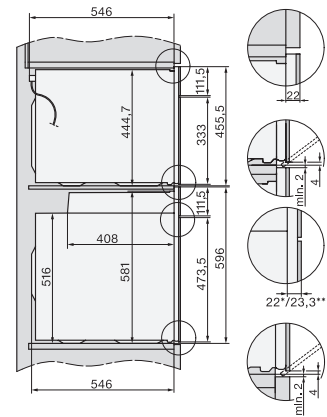

H 7464 BP

Oven

Perfect te combineren design met bratometer en LED-verlichting.

installation H7000 XL, installation drawing

side view H7000 XL, installation drawings

built-in H7000 XL, installation drawing

H226x-1B/BP/E/EP/I/IP, H2x6xB/BP, H7x6xB/BP/BPX, installation drawings

H2x6x-1B/BP/E/EP/I/IP, H2850BP, H7x6xB/BP/BPX, H2x6xB, installation drawings

DG2840, DG7x40, DGC7x4x, DG7x6x, DGC7x6x, DGD7635, DGM7x4x, DO7, H28B/BP, H7x4xB/BM/BP, H7x6xB/BP, installation drawing

H226x-1B/BP/E/EP/I/IP, H2760B/BP, H28x0B/BP, H7x40BM/BMX, H7x6xB/BP/BPX, installation drawings

side view H7000 XL build-under, installation drawing

H2xxx-1 B/BP/E/I/IP, H7xxx B/BP/BM/BMX, installation drawings

H 7464 BP

Oven

Perfect te combineren design met bratometer en LED-verlichting.

H2xxx-1 B/BP/E/IP, H7xxx B/BP/BM/BMX, installation drawings