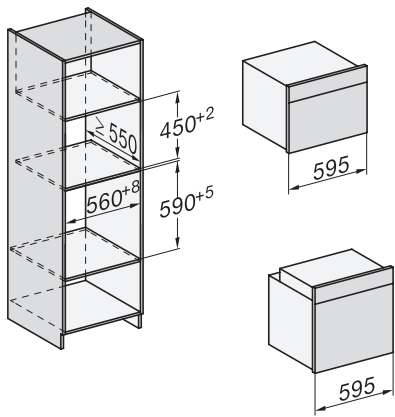

H226x-1B/BP/E/EP/I/IP, H2760B/BP, H28x0B/BP, H7x40BM/BMX, H7x6xB/BP/BPX, installation drawings