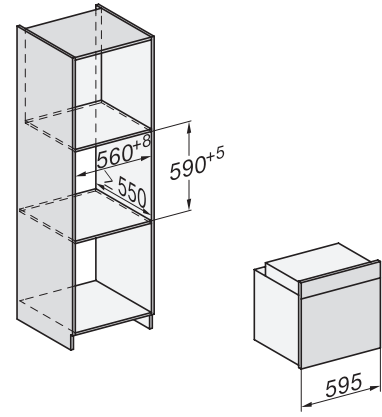

H 7464 BP

Oven

Perfect te combineren design met bratometer en LED-verlichting.

installation H7000 XL, installation drawing

side view H7000 XL, installation drawings

built-in H7000 XL, installation drawing

H226x-1B/BP/E/EP/I/IP, H2x6xB/BP, H7x6xB/BP/BPX, installation drawings