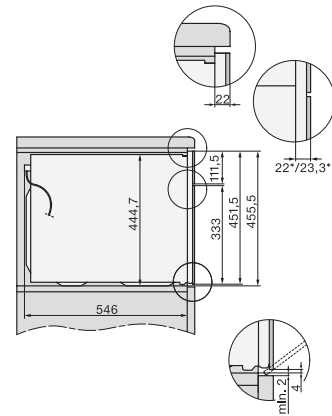

## H 7440 BMX

Greeploze compacte oven met geïntegreerde magnetron

Perfect te combineren design met automatische en combinatieprogramma's.

H7x40BM/BMX, installation drawings

H7x40BM/BMX, installation drawings

H7x4xBM, installation drawings

H7x40BM/BMX, installation drawings

H226x-1 B/BP/E/EP/I/IP, H2760B/BP, H28x0B/BP, H7x40BM/BMX, H7x6x6/BP/BPX, installation drawings

H7x40BM/BMX, installation drawings

H2xxx-1 B/BP/E/I/IP, H7xxx B/BP/BM/BMX, installation drawings