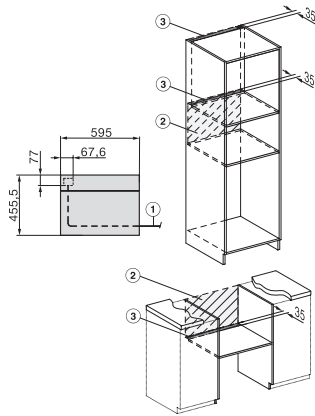

## H 7440 BMX

Greeploze compacte oven met geïntegreerde magnetron

Perfect te combineren design met automatische en combinatieprogramma's.

H7x40BM/BMX, installation drawings

H7x40BM/BMX, installation drawings

H7x4xBM, installation drawings

H7x40BM/BMX, installation drawings

H226x-1 B/BP/E/EP/I/IP, H2760B/BP, H28x0B/BP, H7x40BM/BMX, H7x6x6/BP/BPX, installation drawings

H7x40BM/BMX, installation drawings

H2xxx-1 B/BP/E/I/IP, H7xxx B/BP/BM/BMX, installation drawings