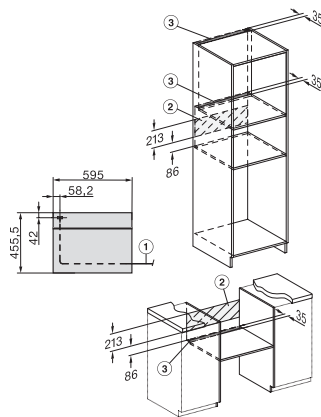

## H 7440 BPX

Greeploze compacte oven

Perfect te combineren design met LED-verlichting en pyrolyse.

side view H7000 M, installation drawings

built-in H7000 M, installation drawing

built-in H7000 M build-under, installation drawing

Installation H7000 M, installation drawing

side view H7000 M build-under, installation drawings