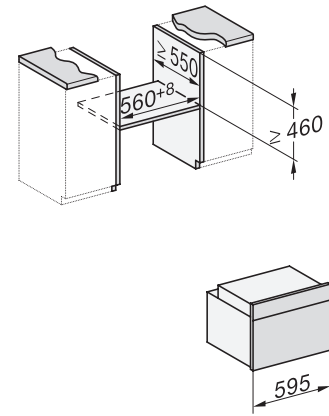

## H 7440 BPX

Greeploze compacte oven

Perfect te combineren design met LED-verlichting en pyrolyse.

side view H7000 M, installation drawings

built-in H7000 M, installation drawing

built-in H7000 M build-under, installation drawing

Installation H7000 M, installation drawing

side view H7000 M build-under, installation drawings