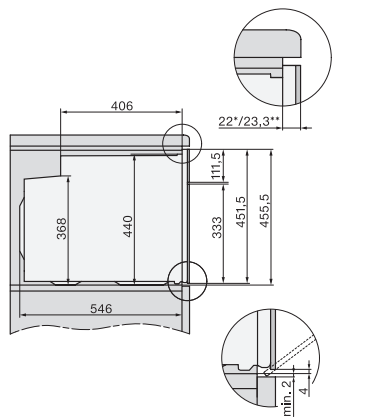

## H 7440 BPX

Greeploze compacte oven

Perfect te combineren design met LED-verlichting en pyrolyse.

side view H7000 M, installation drawings

built-in H7000 M, installation drawing

built-in H7000 M build-under, installation drawing

Installation H7000 M, installation drawing

side view H7000 M build-under, installation drawings