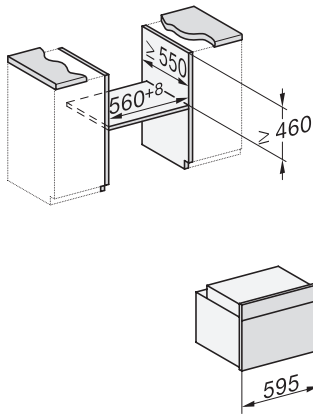

H 7440 BPX

Greeploze compacte oven

Perfect te combineren design met LED-verlichting en pyrolyse.

side view H7000 M, installation drawings

side view H7000 M, installation drawings, GB, AU

built-in H7000 M, installation drawing

built-in H7000 M build-under, installation drawing

Installation H7000 M, installation drawing

side view H7000 M build-under, installation drawings