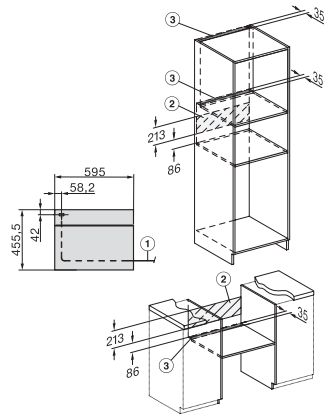

H 7440 BPX

Greeploze compacte oven

Perfect te combineren design met LED-verlichting en pyrolyse.

side view H7000 M, installation drawings

side view H7000 M, installation drawings, GB, AU

built-in H7000 M, installation drawing

built-in H7000 M build-under, installation drawing

Installation H7000 M, installation drawing

side view H7000 M build-under, installation drawings