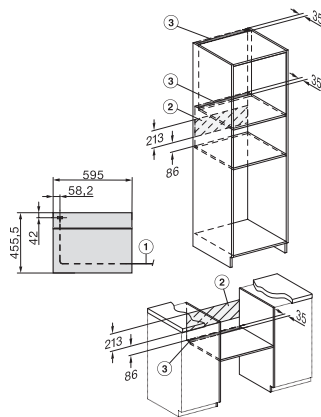

H 7440 BPX

Greeploze compacte oven

Perfect te combineren design met LED-verlichting en pyrolyse.

side view H7000 M, installation drawings

built-in H7000 M, installation drawing

built-in H7000 M build-under, installation drawing

Installation H7000 M, installation drawing

side view H7000 M build-under, installation drawings