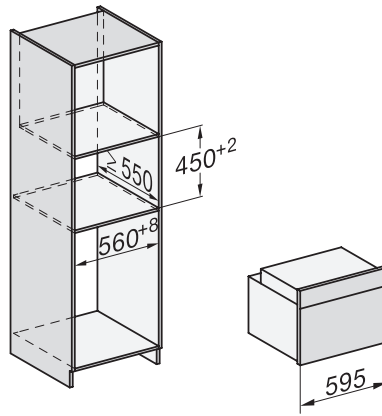

H 7440 BPX

Greeploze compacte oven

Perfect te combineren design met LED-verlichting en pyrolyse.

side view H7000 M, installation drawings

built-in H7000 M, installation drawing

built-in H7000 M build-under, installation drawing