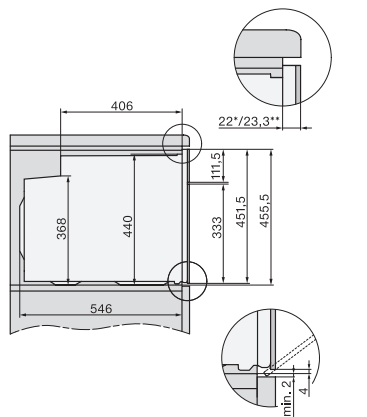

H 7440 BPX

Greeploze compacte oven

Perfect te combineren design met LED-verlichting en pyrolyse.

side view H7000 M, installation drawings

built-in H7000 M, installation drawing

built-in H7000 M build-under, installation drawing

Installation H7000 M, installation drawing

side view H7000 M build-under, installation drawings