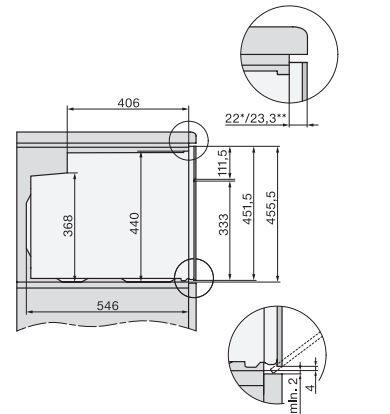

H 7440 BPX

Greeploze compacte oven

Perfect te combineren design met LED-verlichting en pyrolyse.

side view H7000 M, installation drawings

side view H7000 M, installation drawings, GB, AU

built-in H7000 M, installation drawing

built-in H7000 M build-under, installation drawing

Installation H7000 M, installation drawing

side view H7000 M build-under, installation drawings