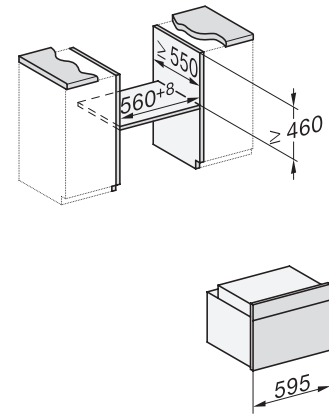

H 7440 BPX

Greeploze compacte oven

Perfect te combineren design met LED-verlichting en pyrolyse.

side view H7000 M, installation drawings

built-in H7000 M, installation drawing

built-in H7000 M build-under, installation drawing

Installation H7000 M, installation drawing

side view H7000 M build-under, installation drawings