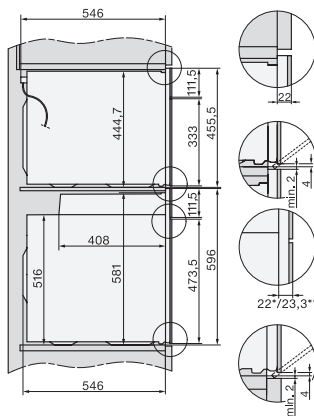

H 7440 BM

Compacte oven met geïntegreerde magnetron

Perfect te combineren design met automatische en combinatieprogramma's.

side view H7000 BM, installation drawings

built-in H7000 BM, installation drawing

built-in H7000 BM build-under, installation drawings

installation H7000 BM, installation drawing

H7000 handle, installation drawing

Installation H7000 BM XL, installation drawings

side view H7000 BM build-under, installation drawings

side view Kombi BM XL, installation drawings

Installation Kombi BM XL, installation drawings