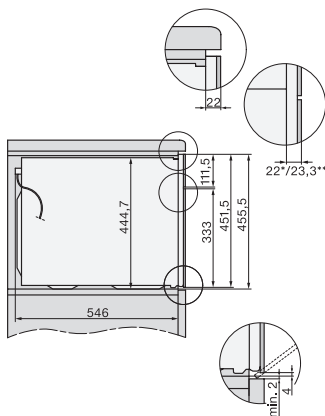

H 7440 BM

Compacte oven met geïntegreerde magnetron

Perfect te combineren design met automatische en combinatieprogramma's.

side view H7000 BM, installation drawings

built-in H7000 BM, installation drawing

built-in H7000 BM build-under, installation drawings

installation H7000 BM, installation drawing

H7000 handle, installation drawing

Installation H7000 BM XL, installation drawings

side view H7000 BM build-under, installation drawings

side view Kombi BM XL, installation drawings

Installation Kombi BM XL, installation drawings