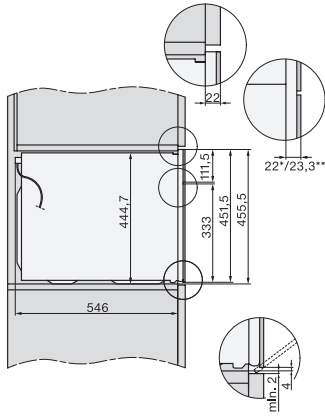

H 7440 BM

Compacte oven met geïntegreerde magnetron

Perfect te combineren design met automatische en combinatieprogramma's.

side view H7000 BM, installation drawings

built-in H7000 BM, installation drawing

built-in H7000 BM build-under, installation drawings

installation H7000 BM, installation drawing

H7000 handle, installation drawing

Installation H7000 BM XL, installation drawings

side view H7000 BM build-under, installation drawings