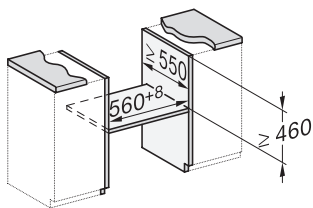

H 7440 B
 Compact oven
 Perfect te combineren design met LED-verlichting en PerfectClean.

side view H7000 M, installation drawings

side view H7000 M, installation drawings, GB, AU

built-in H7000 M, installation drawing

built-in H7000 M build-under, installation drawing

H2840B, H7244B, H7440B, installation drawings

Installation H7000 M, installation drawing

H7000 handle, installation drawing

side view H7000 M build-under, installation drawings