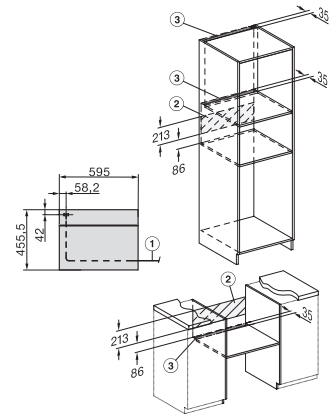

H 7440 B
 Compact oven
 Perfect te combineren design met LED-verlichting en PerfectClean.

side view H7000 M, installation drawings

side view H7000 M, installation drawings, GB, AU

built-in H7000 M, installation drawing

built-in H7000 M build-under, installation drawing

H2840B, H7244B, H7440B, installation drawings

Installation H7000 M, installation drawing

H7000 handle, glass, installation drawings

side view H7000 M build-under, installation drawings