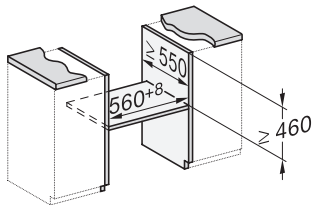

H 7440 B
 Compact oven
 Perfect te combineren design met LED-verlichting en PerfectClean.

side view H7000 M, installation drawings

side view H7000 M, installation drawings, GB, AU

built-in H7000 M, installation drawing

built-in H7000 M build-under, installation drawing

H2840B, H7244B, H7440B, installation drawings

Installation H7000 M, installation drawing

H7000 handle, glass, installation drawings

side view H7000 M build-under, installation drawings