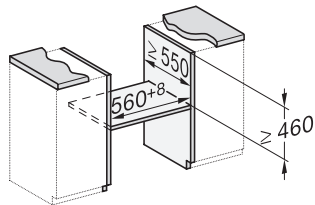

H 7440 B

Compacte oven

Perfect te combineren design met LED-verlichting en PerfectClean.

side view H7000 M, installation drawings

side view H7000 M, installation drawings, GB, AU

built-in H7000 M, installation drawing