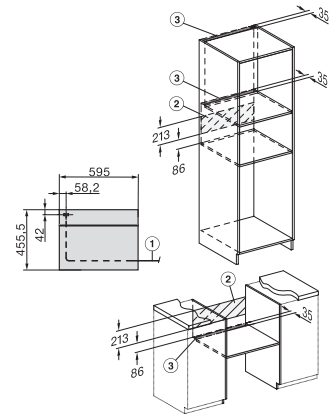

H 7440 B

Compacte oven

Perfect te combineren design met LED-verlichting en PerfectClean.

side view H7000 M, installation drawings

side view H7000 M, installation drawings, GB, AU

built-in H7000 M, installation drawing

built-in H7000 M build-under, installation drawing

H2840B, H7244B, H7440B, installation drawings

Installation H7000 M, installation drawing

DG7x40, DGC7x4x, DGC7x6x, DG7635, DGM7x4x, DO7, H2860B/BP, H7240BM, H7x40BM, H7x4xB/BP, H7x6xB/BP, installation drawings