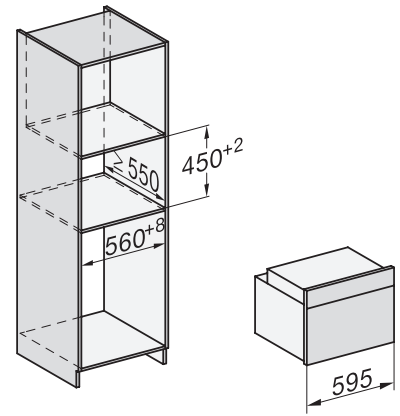

H 7440 B

Compacte oven

Perfect te combineren design met LED-verlichting en PerfectClean.

side view H7000 M, installation drawings

side view H7000 M, installation drawings, GB, AU

built-in H7000 M, installation drawing