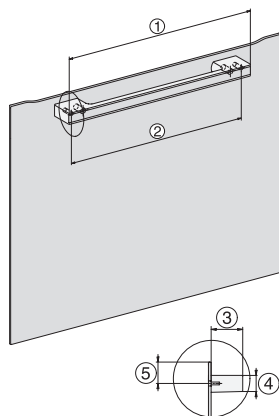

built-in H7000 M build-under, installation drawing

DG7x40, DGC7x4x, DGC7x6x, DG7635, DGM7x4x, DO7, H2860B/BP, H7240BM, H7x40BM, H7x4xB/BP, H7x6xB/BP, installation drawings