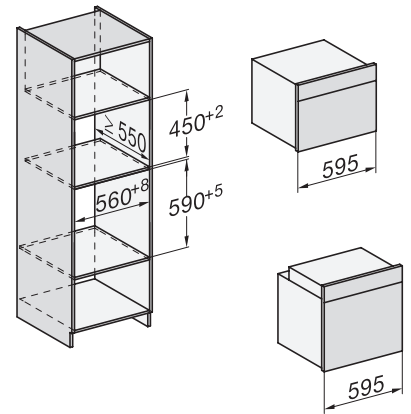

H226x-1B/BP/E/EP/I/IP, H2760B/BP, H28x0B/BP, H7x40BM/BMX, H7x6x B/BP/BPX, H7x40BM/BMX, H7x6x B/BP/BPX, installation drawings