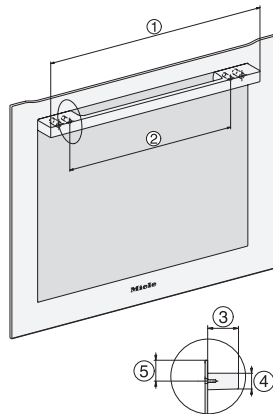

DG2740, DG7140, DGM7340, H2760B/BP, H7140BM, H7x64B/BP, H7x60B/BP installation drawings