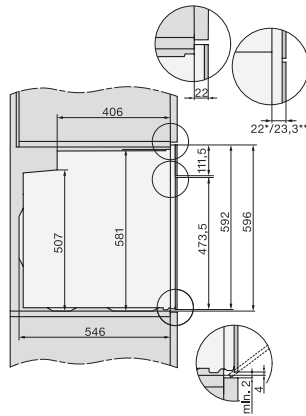

H 7264 BP

Oven

Perfect te combineren design met tekstdisplay, netwerkverbinding en pyrolyse.

installation H7000 XL, installation drawing

side view H7000 XL, installation drawings

built-in H7000 XL, installation drawing