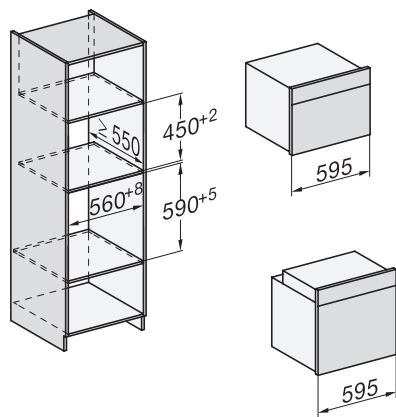

H226x-1B/BP/E/EP/IP, H2760B/BP, H28x0B/BP, H7x40BM/BMX, H7x6xB/BP/BPX, installation drawings