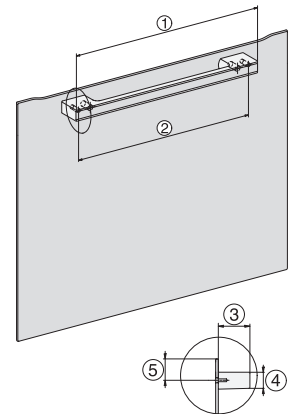

Afmetingen (b x h x d) in mm

595 x 596 x 568

Breedte in mm

595

Hoogte in mm

596

Diepte in mm

568

H 7264 BP

Oven

Perfect te combineren design met tekstdisplay, netwerkverbinding en pyrolyse.

installation H7000 XL, installation drawing

side view H7000 XL, installation drawings

built-in H7000 XL, installation drawing

Installation H7000 XL underframe, installation drawings

H2x6x-1B/BP/E/EP/I/IP, H2850BP, H7x6xB/BP/BPX, H2x6xB, installation drawings

H7000 handle, glass, installation drawings

Installation H7000 BM XL, installation drawings