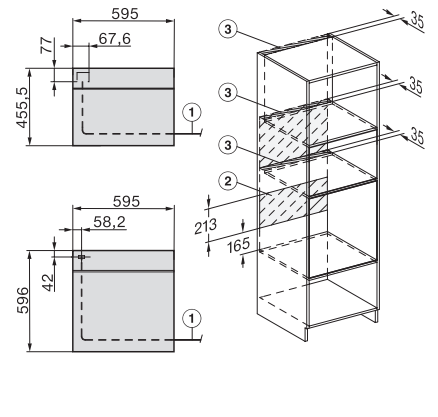

Afmetingen (b x h x d) in mm

595 x 596 x 568

Breedte in mm

595

Hoogte in mm

596

Diepte in mm

568

Installation H7000 XL underframe, installation drawings

H2x6x-1B/BP/E/EP/I/IP, H2850BP, H7x6xB/BP/BPX, H2x6xB, installation drawings

H7000 handle, glass, installation drawings

Installation H7000 BM XL, installation drawings

side view Kombi BM XL, installation drawings

Installation Kombi BM XL, installation drawings