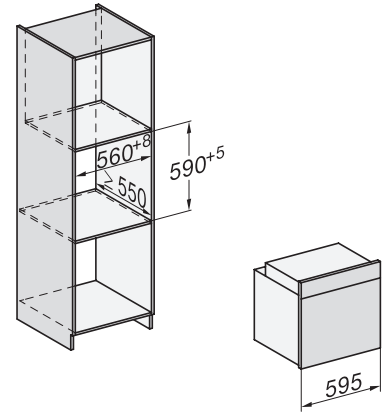

Afmetingen (b x h x d) in mm

595 x 596 x 568

Breedte in mm

595

Hoogte in mm

596

Diepte in mm

568

H 7264 BP

Oven

Perfect te combineren design met tekstdisplay, netwerkverbinding en pyrolyse.

installation H7000 XL, installation drawing

side view H7000 XL, installation drawings

built-in H7000 XL, installation drawing