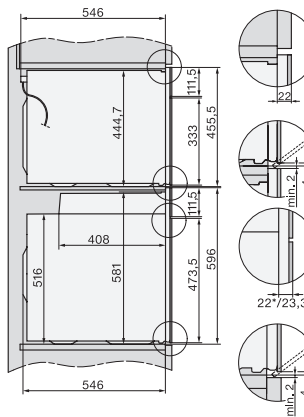

Nisbreedte in mm max.

568

Nishoogte in mm min.

590

Nishoogte in mm max.

595

Nisdiepte in mm

550

Afmetingen (b x h x d) in mm

595 x 596 x 568

Breedte in mm

595

Hoogte in mm

596

Diepte in mm

568

Installation H7000 XL underframe, installation drawings

H2x6x-1B/BP/E/EP/I/IP, H2850BP, H7x6xB/BP/BPX, H2x6xB, installation drawings

H7000 handle, glass, installation drawings

Installation H7000 BM XL, installation drawings

side view Kombi BM XL, installation drawings

Installation Kombi BM XL, installation drawings