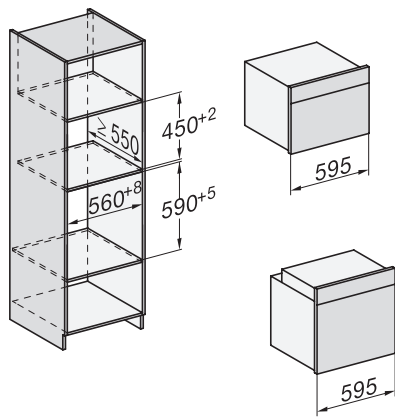

H 7260 BP

Oven

Perfect te combineren design met display met tekst en pyrolyse.

installation H7000 XL, installation drawing

side view H7000 XL, installation drawings

built-in H7000 XL, installation drawing

Installation H7000 XL underframe, installation drawings

H2x6x-1B/BP/E/EP/I/IP, H2850BP, H7x6xB/BP/BPX, H2x6xB, installation drawings

H7000 handle, installation drawing

Installation H7000 BM XL, installation drawings

side view H7000 XL build-under, installation drawing