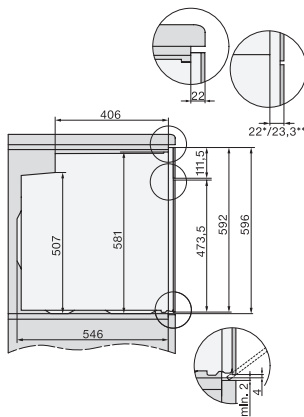

H 7260 BP

Oven

Perfect te combineren design met display met tekst en pyrolyse.

installation H7000 XL, installation drawing

side view H7000 XL, installation drawings

built-in H7000 XL, installation drawing

Installation H7000 XL underframe, installation drawings

H2x6x-1B/BP/E/EP/I/IP, H2850BP, H7x6xB/BP/BPX, H2x6xB, installation drawings

H7000 handle, installation drawing

Installation H7000 BM XL, installation drawings

side view H7000 XL build-under, installation drawing