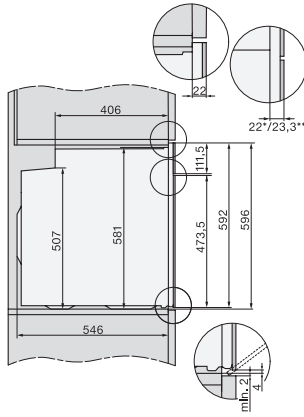

H 7260 BP

Oven

Perfect te combineren design met display met tekst en pyrolyse.

installation H7000 XL, installation drawing

side view H7000 XL, installation drawings

built-in H7000 XL, installation drawing

Installation H7000 XL underframe, installation drawings

H2x6x-1B/BP/E/EP/I/IP, H2850BP, H7x6xB/BP/BPX, H2x6xB, installation drawings

H7000 handle, installation drawing

Installation H7000 BM XL, installation drawings

side view H7000 XL build-under, installation drawing