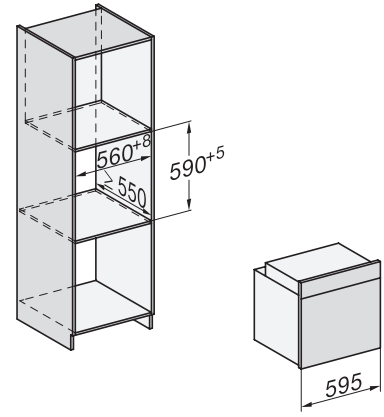

H 7260 BP

Oven

Perfect te combineren design met display met tekst en pyrolyse.

installation H7000 XL, installation drawing

side view H7000 XL, installation drawings

built-in H7000 XL, installation drawing

Installation H7000 XL underframe, installation drawings

H2x6x-1B/BP/E/EP/I/IP, H2850BP, H7x6xB/BP/BPX, H2x6xB, installation drawings

H7000 handle, installation drawing

Installation H7000 BM XL, installation drawings

side view H7000 XL build-under, installation drawing