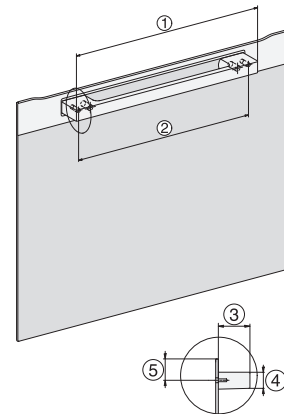

H 7260 BP

Oven

Perfect te combineren design met display met tekst en pyrolyse.

installation H7000 XL, installation drawing

side view H7000 XL, installation drawings

built-in H7000 XL, installation drawing

Installation H7000 XL underframe, installation drawings

H2x6x-1B/BP/E/EP/I/IP, H2850BP, H7x6xB/BP/BPX, H2x6xB, installation drawings

H7000 handle, installation drawing

Installation H7000 BM XL, installation drawings

side view H7000 XL build-under, installation drawing