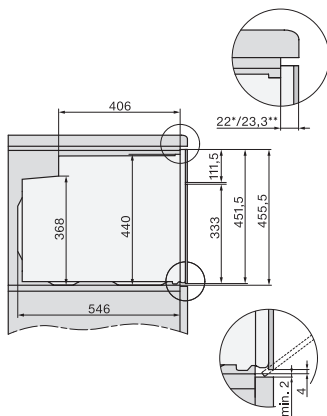

H 7244 B

Compacte oven

Perfect te combineren design met display met tekst en PerfectClean.

side view H7000 M, installation drawings

side view H7000 M, installation drawings, GB, AU

built-in H7000 M, installation drawing

built-in H7000 M build-under, installation drawing

Installation H7000 M, installation drawing

H7000 handle, installation drawing

side view H7000 M build-under, installation drawings

H2840B, H7244B, H7440B, installation drawings