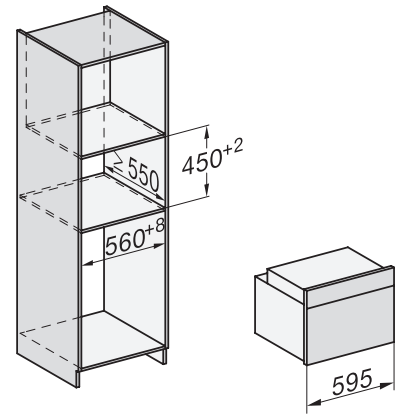

H 7244 B

Compacte oven

Perfect te combineren design met display met tekst en PerfectClean.

side view H7000 M, installation drawings

side view H7000 M, installation drawings, GB, AU

built-in H7000 M, installation drawing

built-in H7000 M build-under, installation drawing

Installation H7000 M, installation drawing

H7000 handle, installation drawing

side view H7000 M build-under, installation drawings

H2840B, H7244B, H7440B, installation drawings