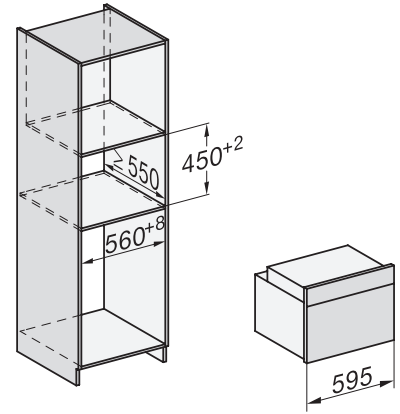

450

Nishoogte in mm max.

452

Nisdiepte in mm

550

Afmetingen (b x h x d) in mm

595 x 456 x 568

Breedte in mm

595

Hoogte in mm

456

Diepte in mm

568

Gewicht in kg

35,0

Totale aansluitwaarde in kW

## H 7244 B

Compacte oven

Perfect te combineren design met display met tekst en PerfectClean.

side view H7000 M, installation drawings

side view H7000 M, installation drawings, GB, AU

built-in H7000 M, installation drawing

built-in H7000 M build-under, installation drawing

H2840B, H7244B, H7440B, installation drawings

Installation H7000 M, installation drawing

H7000 handle, glass, installation drawings

side view H7000 M build-under, installation drawings