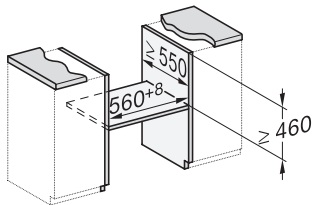

450

Nishoogte in mm max.

452

Nisdiepte in mm

550

Afmetingen (b x h x d) in mm

595 x 456 x 568

Breedte in mm

595

Hoogte in mm

456

Diepte in mm

568

Gewicht in kg

35,0

Totale aansluitwaarde in kW

## H 7244 B

Compacte oven

Perfect te combineren design met display met tekst en PerfectClean.

side view H7000 M, installation drawings

side view H7000 M, installation drawings, GB, AU

built-in H7000 M, installation drawing

built-in H7000 M build-under, installation drawing

H2840B, H7244B, H7440B, installation drawings

Installation H7000 M, installation drawing

H7000 handle, glass, installation drawings

side view H7000 M build-under, installation drawings