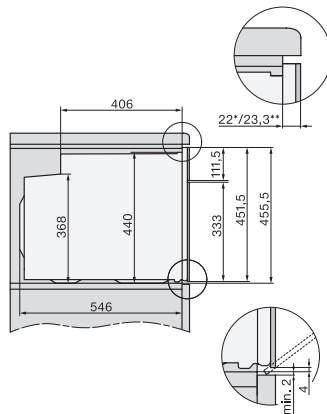

450

Nishoogte in mm max.

452

Nisdiepte in mm

550

Afmetingen (b x h x d) in mm

595 x 456 x 568

Breedte in mm

595

Hoogte in mm

456

Diepte in mm

568

Gewicht in kg

35,0

Totale aansluitwaarde in kW

built-in H7000 M build-under, installation drawing

H2840B, H7244B, H7440B, installation drawings

Installation H7000 M, installation drawing

H7000 handle, glass, installation drawings

side view H7000 M build-under, installation drawings