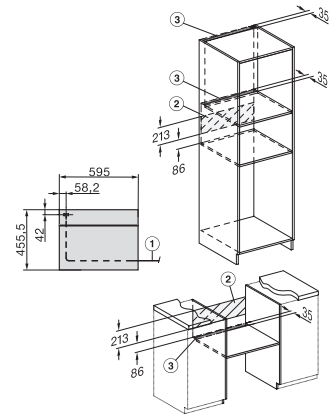

450

Nishoogte in mm max.

452

Nisdiepte in mm

550

Afmetingen (b x h x d) in mm

595 x 456 x 568

Breedte in mm

595

Hoogte in mm

456

Diepte in mm

568

Gewicht in kg

35,0

Totale aansluitwaarde in kW

## H 7244 B

Compacte oven

Perfect te combineren design met display met tekst en PerfectClean.

side view H7000 M, installation drawings

side view H7000 M, installation drawings, GB, AU

built-in H7000 M, installation drawing

built-in H7000 M build-under, installation drawing

H2840B, H7244B, H7440B, installation drawings

Installation H7000 M, installation drawing

H7000 handle, glass, installation drawings

side view H7000 M build-under, installation drawings