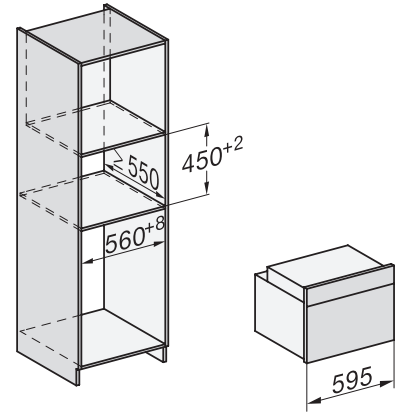

H 7244 B

Compacte oven

Perfect te combineren design met display met tekst en PerfectClean.

side view H7000 M, installation drawings

side view H7000 M, installation drawings, GB, AU

built-in H7000 M, installation drawing