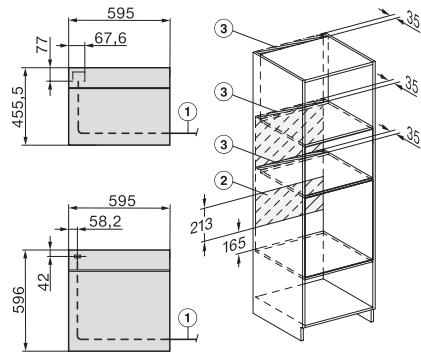

side view H7000 XL, installation drawings

built-in H7000 XL, installation drawing

Installation H7000 XL underframe, installation drawings

H226x-1B/E/I, H2x6xB, H7x6xB, installation drawings

DG2740, DG7140, DGM7340, H2760B/BP, H7140BM, H7x64B/BP, H7x60B/BP installation drawings

Installation H7000 BM XL, installation drawings

side view H7000 XL build-under, installation drawing

side view Kombi BM XL, installation drawings

H 7164 B

Oven

In aantrekkelijk roestvrijstalen design met netwerkmogelijkheid en PerfectClean.