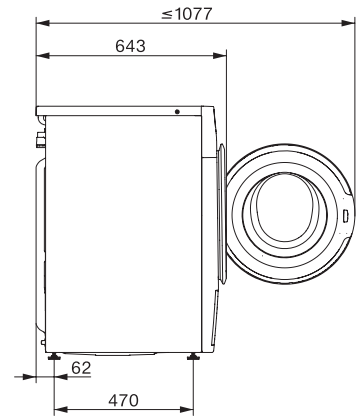

WWV980 WPS Passion

W1 wasmachine voorlader:

A | 9 kg | 1600 omw./min | M Touch | SteamCare | Warm water

W1 drawing, facia 5 degree, measures in mm

W1 drawing, facia 5 degree, measures in mm

W1 drawing, facia 5 degree, measures in mm

W1 drawing, facia 5 degree, measures in mm