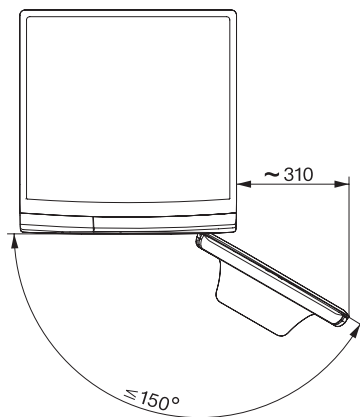

WWV980 WPS Passion

W1 wasmachine voorlader:

A | 9 kg | 1600 omw./min | M Touch | SteamCare | Warm water

W1 drawing, facia 5 degree, measures in mm

W1 drawing, facia 5 degree, measures in mm

W1 drawing, facia 5 degree, measures in mm

W1 drawing, facia 5 degree, measures in mm