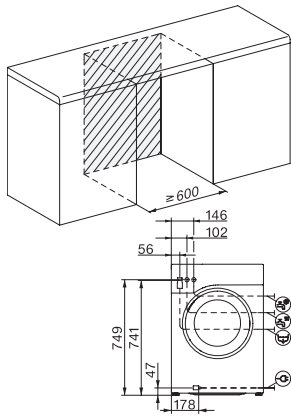

WWV980 WPS Passion

W1 wasmachine voorlader:

A | 9 kg | 1600 omw./min | M Touch | SteamCare | Warm water

W1 drawing, facia 5 degree, measures in mm

W1 drawing, facia 5 degree, measures in mm

W1 drawing, facia 5 degree, measures in mm

W1 drawing, facia 5 degree, measures in mm