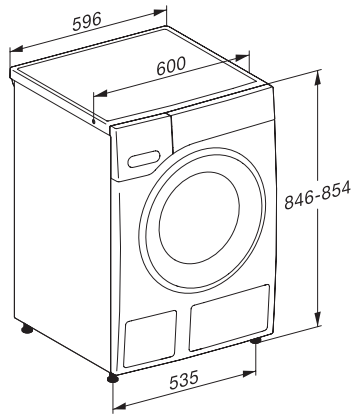

WWV980 WPS Passion

W1 wasmachine voorlader:

A | 9 kg | 1600 omw./min | M Touch | SteamCare | Warm water

W1 drawing, facia 5 degree, measures in mm

W1 drawing, facia 5 degree, measures in mm

W1 drawing, facia 5 degree, measures in mm

W1 drawing, facia 5 degree, measures in mm