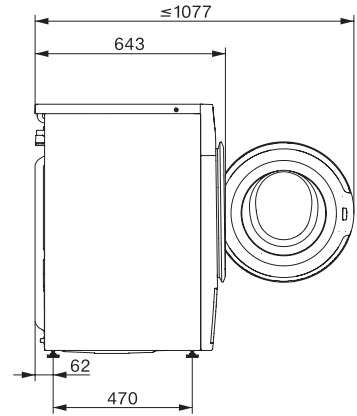

WWW980 WPS Passion

W1 wasmachine voorlader:

De zuinige alleskunner die voldoet aan de hoogste eisen.

W1 drawing, facia 5 degree, measures in mm

W1 drawing, facia 5 degree, measures in mm

W1 drawing, facia 5 degree, measures in mm

W1 drawing, facia 5 degree, measures in mm