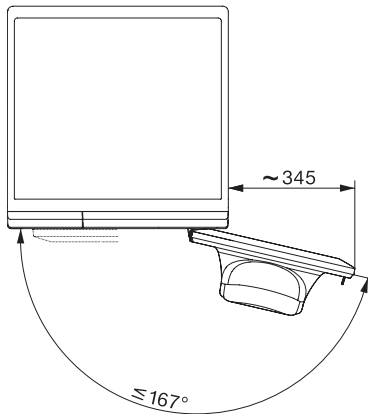

WEB375 WPS PWash&8kg

W1 wasmachine voorlader:

A -20%* | 8 kg | 1400 omw./min | QuickPowerWash | Miele@home | CapDosing

W1 installation drawing, slanted facia or straight facia, measures in mm

W1 drawing, slanted facia or straight facia, measures in mm

W1 drawing, slanted facia or straight facia, measures in mm

W1 drawing, slanted facia or straight facia, measures in mm