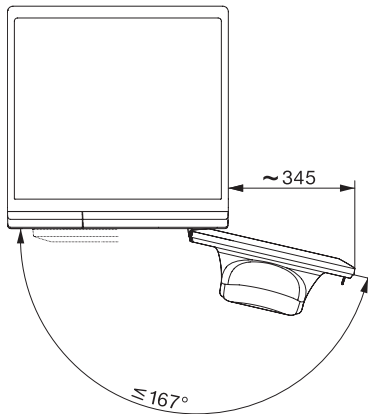

WEA135 WPS 8kg Active

W1 wasmachine voorlader:

A -10%* | 8 kg | 1400 omw./min | CapDosing | SoftCare-trommel | AddLoad

W1 installation drawing, slanted fascia or straight fascia, measures in mm

W1 drawing, slanted fascia or straight fascia, measures in mm

W1 drawing, slanted fascia or straight fascia, measures in mm

W1 drawing, slanted fascia or straight fascia, measures in mm