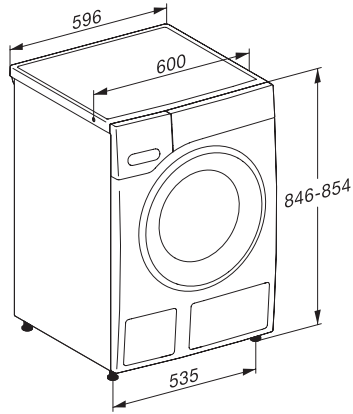

WWE380 WCS PWash&Steam&8kg

W1 wasmachine voorlader:

A -40%\* | 8 kg | 1400 omw./min | SteamCare | QuickPowerWash | Miele@home

W1 drawing, facia 5 degree, measures in mm

W1 drawing, facia 5 degree, measures in mm