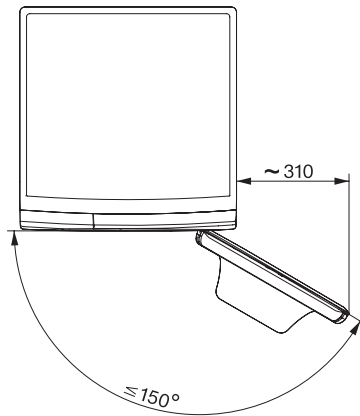

WWE380 WCS PWash&Steam&8kg

W1 wasmachine voorlader:

A -40%\* | 8 kg | 1400 omw./min | SteamCare | QuickPowerWash | Miele@home

W1 drawing, facia 5 degree, measures in mm

W1 drawing, facia 5 degree, measures in mm

W1 drawing, facia 5 degree, measures in mm

W1 drawing, facia 5 degree, measures in mm