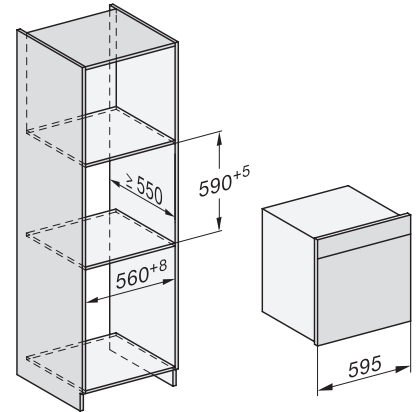

Installation_DGC_XXL_ESW7x10_EVS7010 installation drawings

built-in DGC XXL, installation drawing

DGC7x65 connections and ventilation 60cm, installation drawing

built-in DGC XXL build-under, installation drawing

screw joint DGC XXL, installation drawing

DGC7x4x swivel range of the aperture, installation drawings

side view DGC XXL, installation drawings