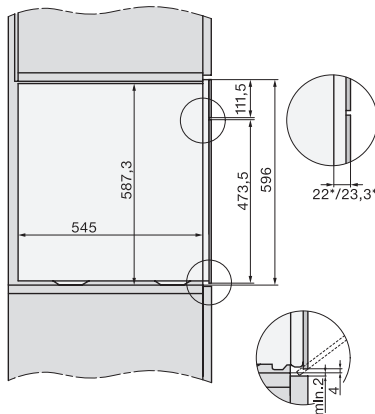

Installation_DGC_XXL_ESW7x10_EVS7010 installation drawings

built-in DGC XXL, installation drawing

DGC7x65 connections and ventilation 60cm, installation drawing

built-in DGC XXL build-under, installation drawing

screw joint DGC XXL, installation drawing

DGC7x4x swivel range of the aperture, installation drawings

side view DGC XXL, installation drawings