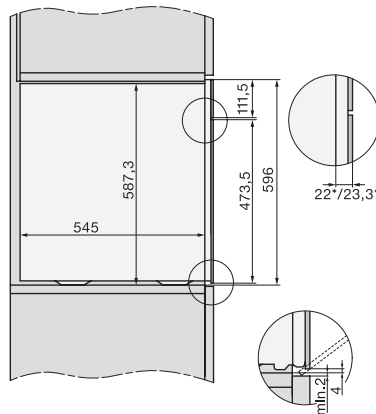

built-in DGC XXL, installation drawing

DGC7x60 connections and ventilation 60cm, installation drawing

built-in DGC XXL build-under, installation drawing

screw joint DGC XXL, installation drawing

DGC7x4x swivel range of the aperture, installation drawings

side view DGC XXL, installation drawings