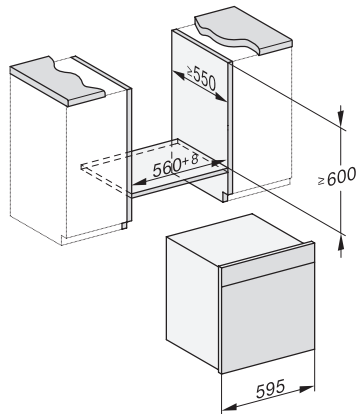

## DGC 7860 HCX Pro

Greeploze combi-stoomoven

voor stomen, bakken, braden met draadloze spijzenthermometer + HydroClean.

Installation DGC XXL, ESW7x20 installation drawings

ESW7x10, EVS7010, DGC7x6xHCPro, DGC7x6xHCXPro installation drawings

built-in DGC XXL, installation drawing

DGC7x60 connections and ventilation 60cm, installation drawing

built-in DGC XXL build-under, installation drawing

screw joint DGC XXL, installation drawing

DGC7x4x swivel range of the aperture, installation drawings

side view DGC XXL, installation drawings