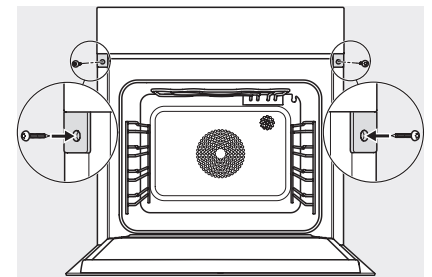

## DGC 7860 HCX Pro

Greeploze combi-stoomoven

voor stomen, bakken, braden met draadloze spijzenthermometer + HydroClean.

Installation DGC XXL, ESW7x20 installation drawings

ESW7x10, EVS7010, DGC7x6xHCPro, DGC7x6xHCXPro installation drawings

built-in DGC XXL, installation drawing

DGC7x60 connections and ventilation 60cm, installation drawing

built-in DGC XXL build-under, installation drawing

screw joint DGC XXL, installation drawing

DGC7x4x swivel range of the aperture, installation drawings