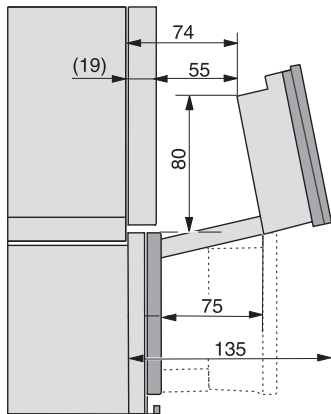

built-in DGC XXL, installation drawing

DGC7x60 connections and ventilation 60cm, installation drawing

built-in DGC XXL build-under, installation drawing

screw joint DGC XXL, installation drawing

DGC7x4x swivel range of the aperture, installation drawings

side view DGC XXL, installation drawings