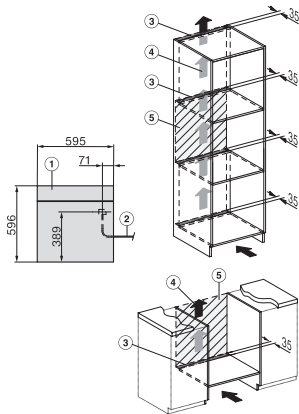

## DGC 7860 HCX Pro

Greeploze combi-stoomoven

voor stomen, bakken, braden met draadloze spijzenthermometer + HydroClean.

Installation DGC XXL, ESW7x20 installation drawings

ESW7x10, EVS7010, DGC7x6xHCPro, DGC7x6xHCXPro installation drawings

built-in DGC XXL, installation drawing

DGC7x60 connections and ventilation 60cm, installation drawing

built-in DGC XXL build-under, installation drawing

screw joint DGC XXL, installation drawing

DGC7x4x swivel range of the aperture, installation drawings

side view DGC XXL, installation drawings