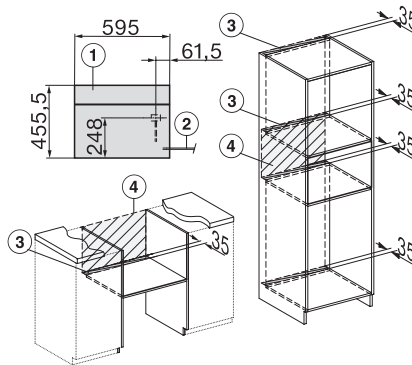

built-in DG DGM DGC XL build-under, installation drawing

DGC7x4x built-in tall cabinet, installation drawing

DGC7x40 connections and ventilation 45cm, installation drawing

DGC7x4x swivel range of the aperture, installation drawings

screw joint DGC XL, installation drawing

side view DGC XL, installation drawings