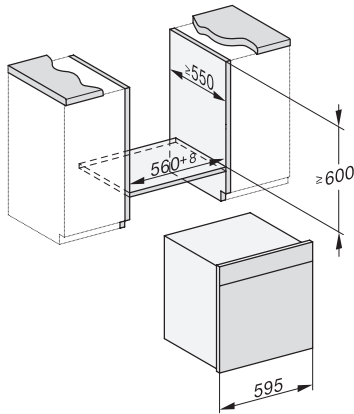

DGC 7460 HCX Pro  
 Greeploze combi-stoomoven  
 voor stomen, bakken, braden met connectiviteit + HydroClean.

Installation DGC XXL, ESW7x20 installation drawings

ESW7x10, EVS7010, DGC7x6xHCPro, DGC7x6xHCXPro installation drawings

built-in DGC XXL, installation drawing

DGC7x60 connections and ventilation 60cm, installation drawing

built-in DGC XXL build-under, installation drawing

screw joint DGC XXL, installation drawing

DGC7x4x swivel range of the aperture, installation drawings

side view DGC XXL, installation drawings