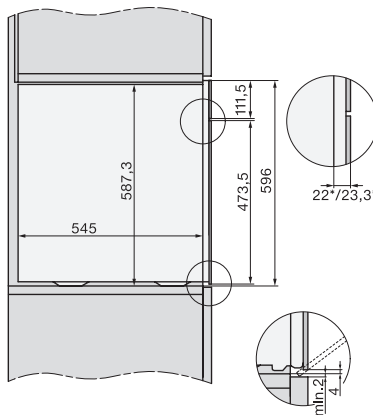

built-in DGC XXL, installation drawing

DGC7x60 connections and ventilation 60cm, installation drawing

built-in DGC XXL build-under, installation drawing

screw joint DGC XXL, installation drawing

DGC7x4x swivel range of the aperture, installation drawings

side view DGC XXL, installation drawings