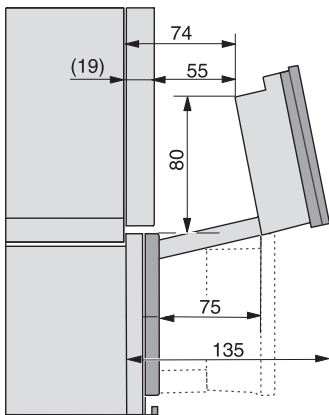

built-in DGC XXL, installation drawing

DGC7x60 connections and ventilation 60cm, installation drawing

built-in DGC XXL build-under, installation drawing

screw joint DGC XXL, installation drawing

DGC7x4x swivel range of the aperture, installation drawings

side view DGC XXL, installation drawings