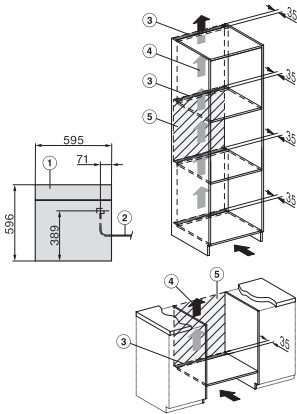

DGC 7460 HCX Pro  
 Greeploze combi-stoomoven  
 voor stomen, bakken, braden met connectiviteit + HydroClean.

Installation DGC XXL, ESW7x20 installation drawings

ESW7x10, EVS7010, DGC7x6xHCPro, DGC7x6xHCXPro installation drawings

built-in DGC XXL, installation drawing

DGC7x60 connections and ventilation 60cm, installation drawing

built-in DGC XXL build-under, installation drawing

screw joint DGC XXL, installation drawing

DGC7x4x swivel range of the aperture, installation drawings

side view DGC XXL, installation drawings