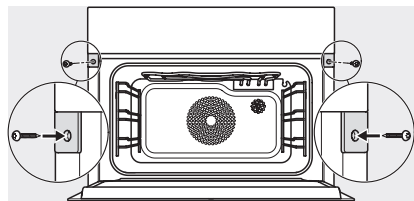

DGC 7445 HCX Pro

Greeploze compacte combi-stoomoven met toe- en afvoeraansluiting voor water voor stomen, bakken, braden met connectiviteit + HydroClean.

Installation DG, DGM, DGC XL, ESW7x20 installation drawings

Installation_DG_DGM_DGC_XL_ESW7x10_EVS7010, installation drawings

built-in DG DGM DGC XL build-under, installation drawing

DGC7x4x built-in tall cabinet, installation drawing

DGC7x45 connections and ventilation 45cm, installation drawing

DGC7x4x swivel range of the aperture, installation drawings

screw joint DGC XL, installation drawing

side view DGC XL, installation drawings