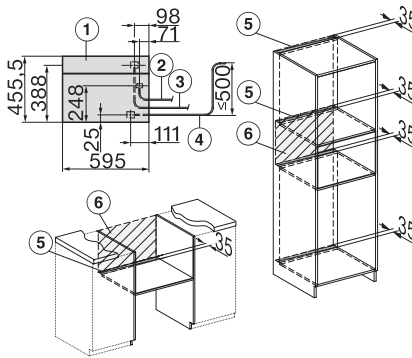

Installation_DG_DGM_DGC_XL_ESW7x10_EVS7010, installation drawings

built-in DG DGM DGC XL build-under, installation drawing

DGC7x4x built-in tall cabinet, installation drawing

DGC7x45 connections and ventilation 45cm, installation drawing

DGC7x4x swivel range of the aperture, installation drawings

screw joint DGC XL, installation drawing

side view DGC XL, installation drawings