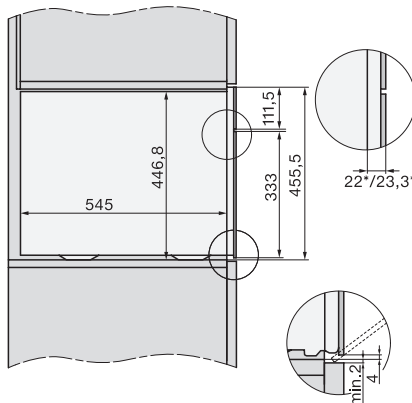

Installation_DG_DGM_DGC_XL_ESW7x10_EVS7010, installation drawings

built-in DG DGM DGC XL build-under, installation drawing

DGC7x4x built-in tall cabinet, installation drawing

DGC7x45 connections and ventilation 45cm, installation drawing

DGC7x4x swivel range of the aperture, installation drawings

screw joint DGC XL, installation drawing

side view DGC XL, installation drawings