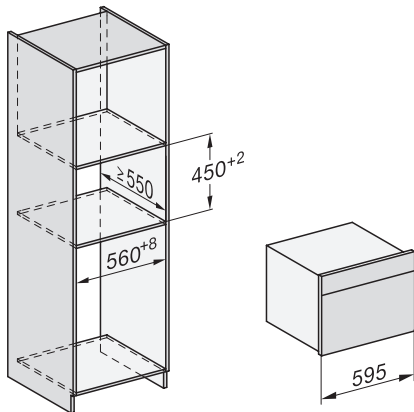

Installation_DG_DGM_DGC_XL_ESW7x10_EVS7010, installation drawings

built-in DG DGM DGC XL build-under, installation drawing

DGC7x4x built-in tall cabinet, installation drawing

DGC7x45 connections and ventilation 45cm, installation drawing

DGC7x4x swivel range of the aperture, installation drawings

screw joint DGC XL, installation drawing

side view DGC XL, installation drawings