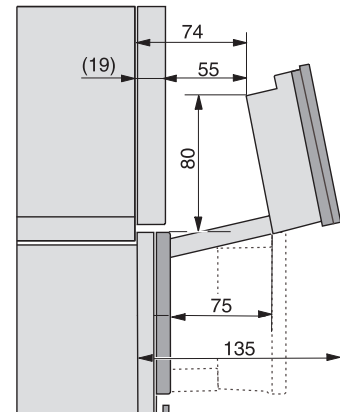

Installation_DG_DGM_DGC_XL_ESW7x10_EVS7010, installation drawings

built-in DG DGM DGC XL build-under, installation drawing

DGC7x4x built-in tall cabinet, installation drawing

DGC7x45 connections and ventilation 45cm, installation drawing

DGC7x4x swivel range of the aperture, installation drawings

screw joint DGC XL, installation drawing

side view DGC XL, installation drawings