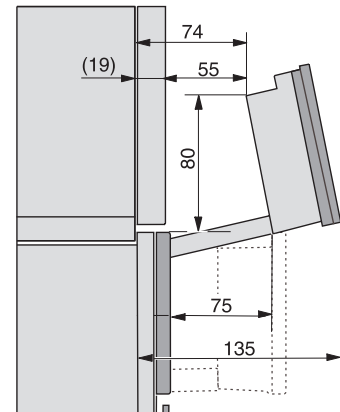

built-in DG DGM DGC XL build-under, installation drawing

DGC7x4x built-in tall cabinet, installation drawing

DGC7x40 connections and ventilation 45cm, installation drawing

DGC7x4x swivel range of the aperture, installation drawings

screw joint DGC XL, installation drawing

side view DGC XL, installation drawings