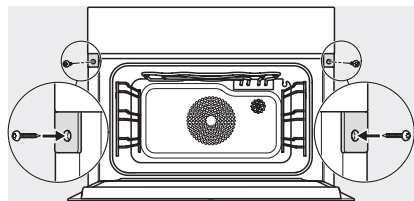

built-in DG DGM DGC XL build-under, installation drawing

DGC7x4x built-in tall cabinet, installation drawing

DGC7x40 connections and ventilation 45cm, installation drawing

DGC7x4x swivel range of the aperture, installation drawings

screw joint DGC XL, installation drawing

side view DGC XL, installation drawings