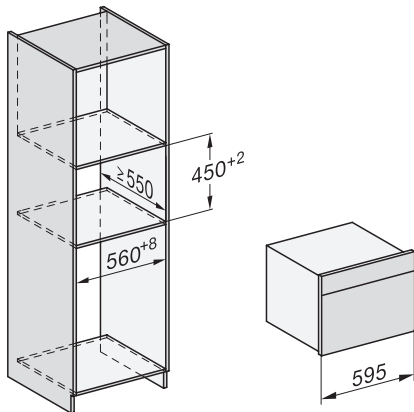

built-in DG DGM DGC XL build-under, installation drawing

DGC7x4x built-in tall cabinet, installation drawing

DGC7x40 connections and ventilation 45cm, installation drawing

DGC7x4x swivel range of the aperture, installation drawings