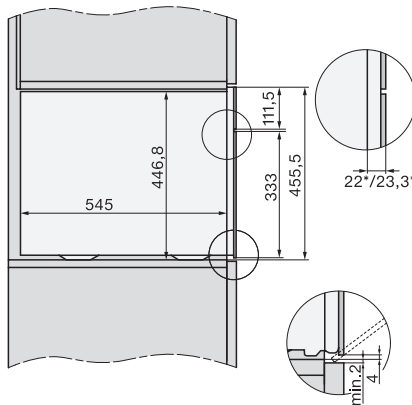

built-in DG DGM DGC XL build-under, installation drawing

DGC7x4x built-in tall cabinet, installation drawing

DGC7x40 connections and ventilation 45cm, installation drawing

DGC7x4x swivel range of the aperture, installation drawings

screw joint DGC XL, installation drawing

side view DGC XL, installation drawings