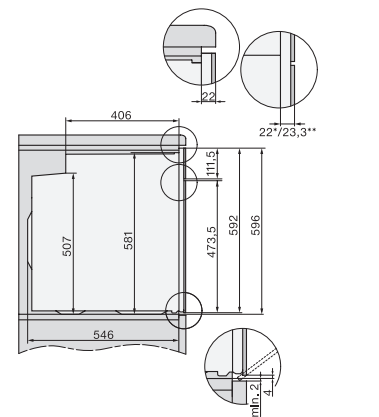

H 7860 BPX

Greeploze oven

in perfect te combineren design met spijzenthermometer en BrilliantLight.

installation H7000 XL, installation drawing

side view H7000 XL, installation drawings

built-in H7000 XL, installation drawing

Installation H7000 XL underframe, installation drawings

Installation H7000 BM XL, installation drawings

side view H7000 XL build-under, installation drawing

side view Kombi BM XL, installation drawings

Installation Kombi BM XL, installation drawings