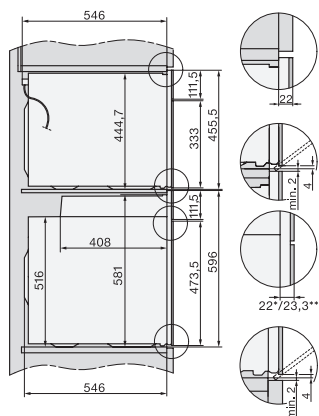

H 7860 BPX

Greeploze oven

in perfect te combineren design met spijzenthermometer en BrilliantLight.

installation H7000 XL, installation drawing

side view H7000 XL, installation drawings

built-in H7000 XL, installation drawing

Installation H7000 XL underframe, installation drawings

Installation H7000 BM XL, installation drawings

side view H7000 XL build-under, installation drawing

side view Kombi BM XL, installation drawings

Installation Kombi BM XL, installation drawings