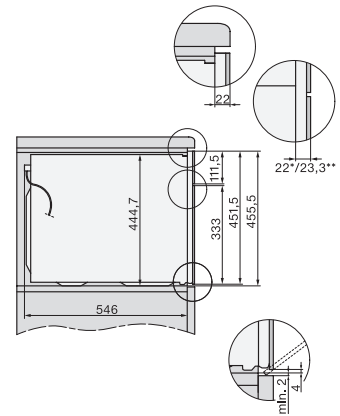

H 7840 BMX

Greeploze compacte oven met geïntegreerde microgolfoven
in perfect te combineren design met automat. programma's en spijzenthermometer.

side view H7000 BM, installation drawings

built-in H7000 BM, installation drawing

built-in H7000 BM build-under, installation drawings

installation H7000 BM, installation drawing

Installation H7000 BM XL, installation drawings

side view H7000 BM build-under, installation drawings

side view Kombi BM XL, installation drawings