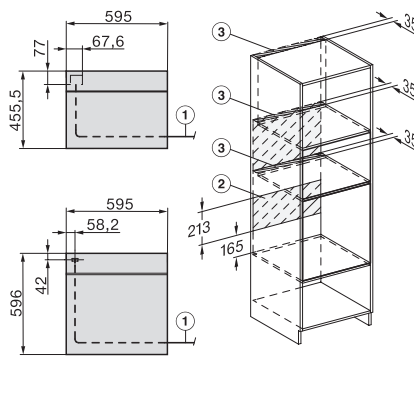

### Greeploze oven

in perfect te combineren design met spijzenthermometer en led-verlichting.

installation H7000 XL, installation drawing

side view H7000 XL, installation drawings

built-in H7000 XL, installation drawing

Installation H7000 XL underframe, installation drawings

Installation H7000 BM XL, installation drawings

side view H7000 XL build-under, installation drawing

side view Kombi BM XL, installation drawings

Installation Kombi BM XL, installation drawings