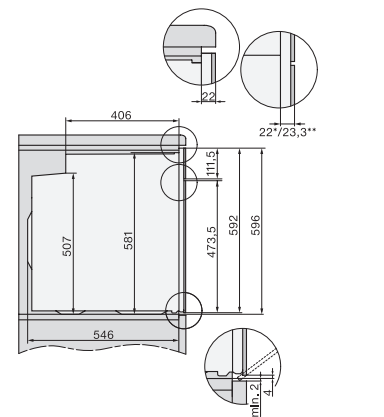

### Greeploze oven

in perfect te combineren design met spijzenthermometer en led-verlichting.

installation H7000 XL, installation drawing

side view H7000 XL, installation drawings

built-in H7000 XL, installation drawing

Installation H7000 XL underframe, installation drawings

Installation H7000 BM XL, installation drawings

side view H7000 XL build-under, installation drawing

side view Kombi BM XL, installation drawings

Installation Kombi BM XL, installation drawings