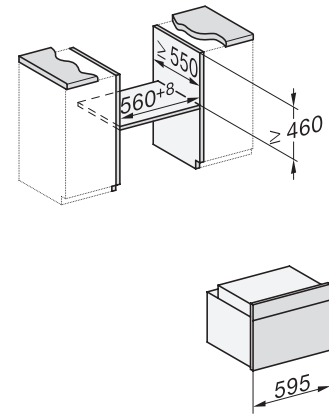

H 7440 BPX

Greeploze compacte oven

in perfect te combineren design met led-verlichting en pyrolyse.

side view H7000 M, installation drawings

built-in H7000 M, installation drawing

built-in H7000 M build-under, installation drawing

Installation H7000 M, installation drawing

side view H7000 M build-under, installation drawings