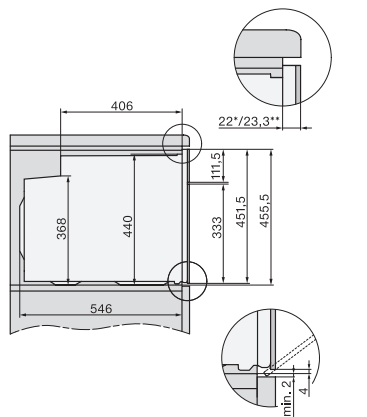

H 7440 BPX

Greeploze compacte oven

in perfect te combineren design met led-verlichting en pyrolyse.

side view H7000 M, installation drawings

built-in H7000 M, installation drawing

built-in H7000 M build-under, installation drawing

Installation H7000 M, installation drawing

side view H7000 M build-under, installation drawings