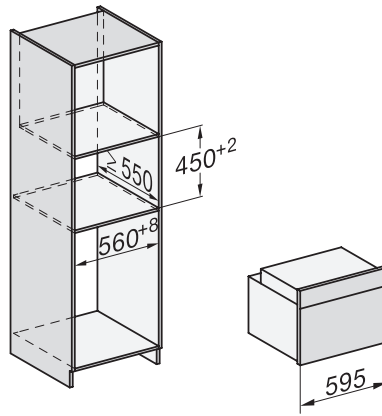

H 7440 BPX

Greeploze compacte oven

in perfect te combineren design met led-verlichting en pyrolyse.

side view H7000 M, installation drawings

built-in H7000 M, installation drawing

built-in H7000 M build-under, installation drawing