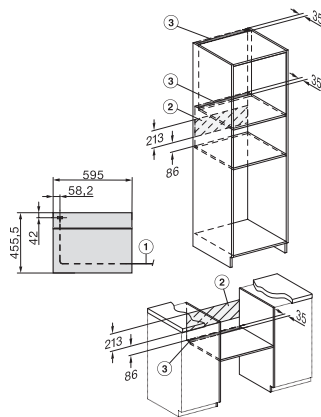

H 7440 BPX

Greeploze compacte oven

in perfect te combineren design met led-verlichting en pyrolyse.

side view H7000 M, installation drawings

built-in H7000 M, installation drawing

built-in H7000 M build-under, installation drawing

Installation H7000 M, installation drawing

side view H7000 M build-under, installation drawings