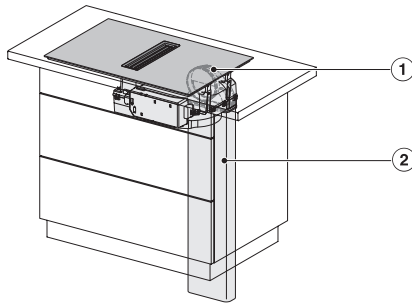

KMDA7676FL, KMDA7876FL – Side view flush+X – Installation drawing

KMDA7676FL, KMDA7876FL – Side view lying on top, Plug&Play – Installation drawing

KMDA7676FL, KMDA7876FL – Side view lying on top+X, Plug&Play – Installation drawing

KMDA7676FL, KMDA7876FL – Side view flush, Plug&Play – Installation drawing

KMDA 7876 FL-A 125 Gala Ed

Inductiekookplaat met geïntegreerde dampafvoer

en MattFinish met 2 extra grote PowerFlex XL-kookzones voor luchtafvoer

KMDA7676FL, KMDA7876FL – Side view flush-X, Plug&Play – Installation drawing

KMDA7676FL, KMDA7876FL – Installation variant 1 Basis -drawing

KMDA7676FL, KMDA7876FL – Installation variant 2 Basis – drawing