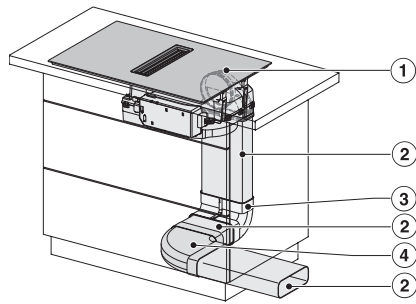

KMDA7676FL, KMDA7876FL – Side view flush+X – Installation drawing

KMDA7676FL, KMDA7876FL – Side view lying on top, Plug&Play – Installation drawing

KMDA7676FL, KMDA7876FL – Side view lying on top+X, Plug&Play – Installation drawing

KMDA7676FL, KMDA7876FL – Side view flush, Plug&Play – Installation drawing

KMDA 7876 FL-A 125 Gala Ed

Inductiekookplaat met geïntegreerde dampafvoer

en MattFinish met 2 extra grote PowerFlex XL-kookzones voor luchtafvoer

KMDA7676FL, KMDA7876FL – Side view flush-X, Plug&Play – Installation drawing

KMDA7676FL, KMDA7876FL – Installation variant 1 Basis -drawing

KMDA7676FL, KMDA7876FL – Installation variant 2 Basis – drawing