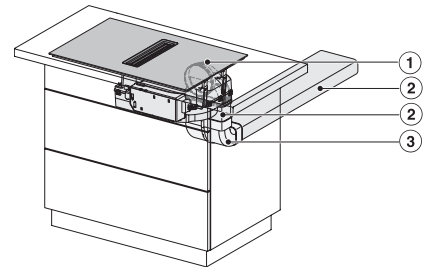

KMDA7676FL, KMDA7876FL – Side view flush+X – Installation drawing

KMDA7676FL, KMDA7876FL – Side view lying on top, Plug&Play – Installation drawing

KMDA7676FL, KMDA7876FL – Side view lying on top+X, Plug&Play – Installation drawing

KMDA7676FL, KMDA7876FL – Side view flush, Plug&Play – Installation drawing

KMDA 7876 FL-A 125 Gala Ed

Inductiekookplaat met geïntegreerde dampafvoer

en MattFinish met 2 extra grote PowerFlex XL-kookzones voor luchtafvoer

KMDA7676FL, KMDA7876FL – Side view flush-X, Plug&Play – Installation drawing

KMDA7676FL, KMDA7876FL – Installation variant 1 Basis -drawing

KMDA7676FL, KMDA7876FL – Installation variant 2 Basis – drawing