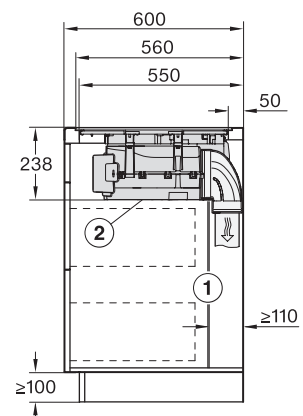

Externe afmetingen uitsparing buiten in mm (breedte) bij vlakke inbouw	804
------------------------------------------------------------------------	-----

Externe afmetingen uitsparing buiten in mm (diepte) bij vlakke inbouw	524
-----------------------------------------------------------------------	-----

KMDA7676FL, KMDA7876FL – Installation drawing

KMDA7676FL, KMDA7876FL – flush – Installation drawing

KMDA7676FL, KMDA7876FL – Side view lying on top – Installation drawing

KMDA7676FL, KMDA7876FL – Side view lying on top+X – Installation drawing

KMDA7676FL, KMDA7876FL – Side view flush+X – Installation drawing

KMDA7676FL, KMDA7876FL – Side view lying on top, Plug&Play – Installation drawing

KMDA7676FL, KMDA7876FL – Side view lying on top+X, Plug&Play – Installation drawing