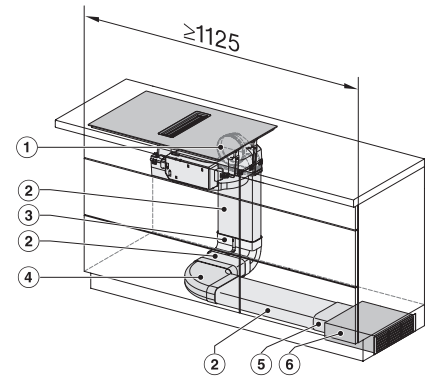

KMDA7676FL, KMDA7876FL – Installation variant
13 Circulating air – drawing