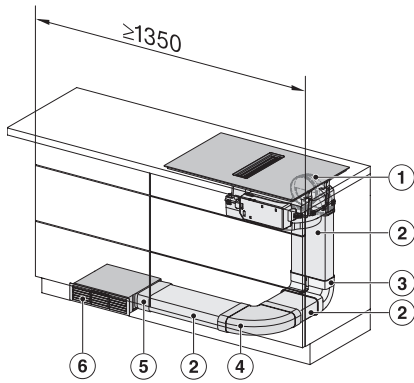

KMDA7676FL, KMDA7876FL – Side view flush, Plug&Play – Installation drawing

KMDA7676FL, KMDA7876FL – Side view flush+X, Plug&Play – Installation drawing

KMDA7676FL, KMDA7876FL – Installation variant 1 Basis -drawing

KMDA7676FL, KMDA7876FL – Installation variant 2 Basis – drawing

KMDA7676FL, KMDA7876FL – Installation variant 3 Basis – drawing

KMDA7676FL, KMDA7876FL – Installation variant 4 Circulating air – drawing

KMDA 7676 FL-U BlackPerfection
 Inductiekookplaat met geïntegreerde dampafvoer
 met twee extra grote PowerFlex XL-kookzones voor luchtcirculatie