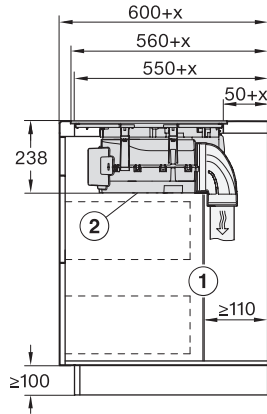

Externe afmetingen uitsparing buiten in mm (breedte) bij vlakke inbouw	804
------------------------------------------------------------------------	-----

Externe afmetingen uitsparing buiten in mm (diepte) bij vlakke inbouw	524
-----------------------------------------------------------------------	-----

KMDA7676FL, KMDA7876FL – Installation drawing

KMDA7676FL, KMDA7876FL – flush – Installation drawing

KMDA7676FL, KMDA7876FL – Side view lying on top – Installation drawing

KMDA7676FL, KMDA7876FL – Side view lying on top+X – Installation drawing

KMDA7676FL, KMDA7876FL – Side view flush+X – Installation drawing

KMDA7676FL, KMDA7876FL – Side view lying on top, Plug&Play – Installation drawing

KMDA7676FL, KMDA7876FL – Side view lying on top+X, Plug&Play – Installation drawing