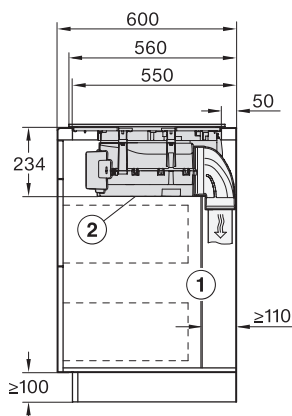

Externe afmetingen uitsparing buiten in mm (breedte) bij vlakke inbouw	804
------------------------------------------------------------------------	-----

Externe afmetingen uitsparing buiten in mm (diepte) bij vlakke inbouw	524
-----------------------------------------------------------------------	-----

KMDA7676FL-U, KMDA7876FL-U – surface installation, drilling template, Installation drawing

KMDA7676FL-U, KMDA7876FL-U – surface installation, 21 cm, drilling template, Installation drawing

KMDA7676FL-U, KMDA7876FL-U – flush installation, drilling template, Installation depth 21 cm, Installation drawing

KMDA7676FL, KMDA7876FL – Installation drawing

KMDA7676FL, KMDA7876FL – flush – Installation drawing

KMDA7676FL, KMDA7876FL – Side view lying on top – Installation drawing

KMDA7676FL, KMDA7876FL – Side view lying on top+X – Installation drawing