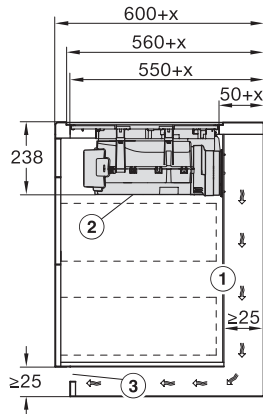

Externe afmetingen uitsparing buiten in mm (breedte) bij vlakke inbouw	804
------------------------------------------------------------------------	-----

Externe afmetingen uitsparing buiten in mm (diepte) bij vlakke inbouw	524
-----------------------------------------------------------------------	-----

KMDA7676FL, KMDA7876FL – Installation drawing

KMDA7676FL, KMDA7876FL – flush – Installation drawing

KMDA7676FL, KMDA7876FL – Side view lying on top – Installation drawing

KMDA7676FL, KMDA7876FL – Side view lying on top+X – Installation drawing

KMDA7676FL, KMDA7876FL – Side view flush+X – Installation drawing

KMDA7676FL, KMDA7876FL – Side view lying on top, Plug&Play – Installation drawing

KMDA7676FL, KMDA7876FL – Side view lying on top+X, Plug&Play – Installation drawing

KMDA7676FL, KMDA7876FL – Side view flush, Plug&Play – Installation drawing

KMDA7676FL, KMDA7876FL – Side view flush+X, Plug&Play – Installation drawing

KMDA7676FL, KMDA7876FL – Installation variant 1 Basis -drawing