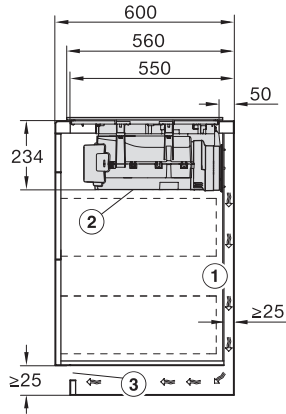

Externe afmetingen uitsparing buiten in mm (breedte) bij vlakke inbouw	804
------------------------------------------------------------------------	-----

Externe afmetingen uitsparing buiten in mm (diepte) bij vlakke inbouw	524
-----------------------------------------------------------------------	-----

KMDA7676FL-U, KMDA7876FL-U – surface installation, drilling template, Installation drawing

KMDA7676FL-U, KMDA7876FL-U – surface installation, 21 cm, drilling template, Installation drawing

KMDA7676FL-U, KMDA7876FL-U – flush installation, drilling template, Installation depth 21 cm, Installation drawing

KMDA7676FL, KMDA7876FL – Installation drawing

KMDA7676FL, KMDA7876FL – flush – Installation drawing

KMDA7676FL, KMDA7876FL – Side view lying on top – Installation drawing

KMDA7676FL, KMDA7876FL – Side view lying on top+X – Installation drawing

KMDA7676FL, KMDA7876FL – Side view flush+X – Installation drawing

KMDA7676FL, KMDA7876FL – Side view lying on top, Plug&Play – Installation drawing

KMDA7676FL, KMDA7876FL – Side view lying on top+X, Plug&Play – Installation drawing