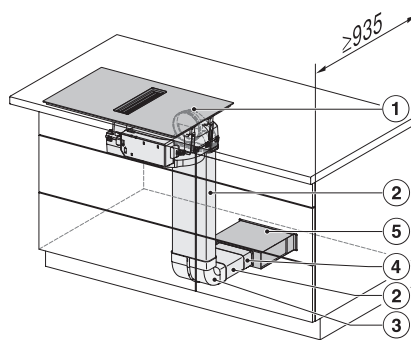

KMDA 7676 FL-U BlackPerfection
Inductiekookplaat met geïntegreerde dampafvoer
met twee extra grote PowerFlex XL-kookzones voor luchtcirculatie