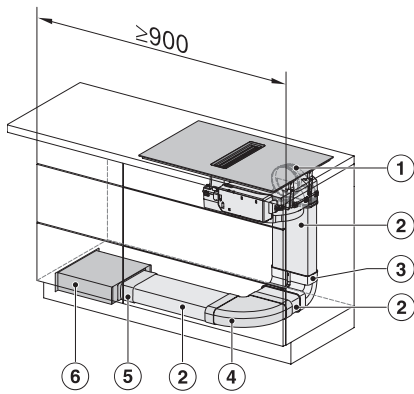

KMDA7676FL/FR, KMDA7876FL/FR, Air circulation
(Installation drawing)

KMDA7676FL, KMDA7876FL – Installation variant
14 Circulating air – drawing