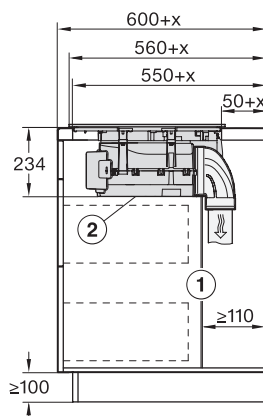

Externe afmetingen uitsparing buiten in mm (breedte) bij vlakke inbouw	804
------------------------------------------------------------------------	-----

Externe afmetingen uitsparing buiten in mm (diepte) bij vlakke inbouw	524
-----------------------------------------------------------------------	-----

KMDA7676FL-U, KMDA7876FL-U – surface installation, drilling template, Installation drawing

KMDA7676FL-U, KMDA7876FL-U – surface installation, 21 cm, drilling template, Installation drawing

KMDA7676FL-U, KMDA7876FL-U – flush installation, drilling template, Installation depth 21 cm, Installation drawing

KMDA7676FL, KMDA7876FL – Installation drawing

KMDA7676FL, KMDA7876FL – flush – Installation drawing

KMDA7676FL, KMDA7876FL – Side view lying on top – Installation drawing

KMDA7676FL, KMDA7876FL – Side view lying on top+X – Installation drawing