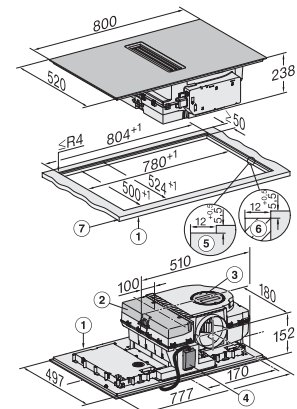

Externe afmetingen uitsparing buiten in mm (breedte) bij vlakke inbouw	804
------------------------------------------------------------------------	-----

Externe afmetingen uitsparing buiten in mm (diepte) bij vlakke inbouw	524
-----------------------------------------------------------------------	-----

KMDA7676FL-U, KMDA7876FL-U – surface installation, drilling template, Installation drawing

KMDA7676FL-U, KMDA7876FL-U – surface installation, 21 cm, drilling template, Installation drawing

KMDA7676FL-U, KMDA7876FL-U – flush installation, drilling template, Installation depth 21 cm, Installation drawing

KMDA7676FL, KMDA7876FL – Installation drawing

KMDA7676FL, KMDA7876FL – flush – Installation drawing

KMDA7676FL, KMDA7876FL – Side view lying on top – Installation drawing

KMDA7676FL, KMDA7876FL – Side view lying on top+X – Installation drawing