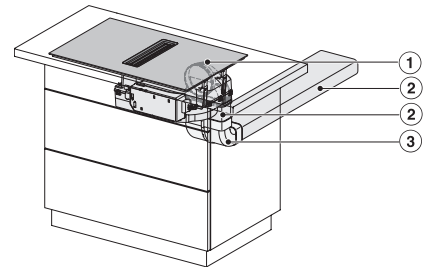

KMDA7676FL, KMDA7876FL – Side view flush+X – Installation drawing

KMDA7676FL, KMDA7876FL – Side view lying on top, Plug&Play – Installation drawing

KMDA7676FL, KMDA7876FL – Side view lying on top+X, Plug&Play – Installation drawing

KMDA7676FL, KMDA7876FL – Side view flush, Plug&Play – Installation drawing

KMDA 7676 FL-A BlackPerfection
 Inductiekookplaat met geïntegreerde dampafvoer
 met twee extra grote PowerFlex XL-kookzones voor luchtafvoer

KMDA7676FL, KMDA7876FL – Side view flush-X, Plug&Play – Installation drawing

KMDA7676FL, KMDA7876FL – Installation variant 1 Basis -drawing

KMDA7676FL, KMDA7876FL – Installation variant 2 Basis – drawing