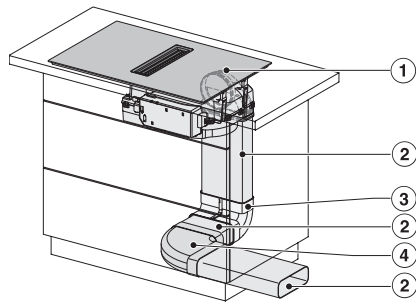

KMDA7676FL, KMDA7876FL – Side view flush+X – Installation drawing

KMDA7676FL, KMDA7876FL – Side view lying on top, Plug&Play – Installation drawing

KMDA7676FL, KMDA7876FL – Side view lying on top+X, Plug&Play – Installation drawing

KMDA7676FL, KMDA7876FL – Side view flush, Plug&Play – Installation drawing

KMDA 7676 FL-A BlackPerfection
 Inductiekookplaat met geïntegreerde dampafvoer
 met twee extra grote PowerFlex XL-kookzones voor luchtafvoer

KMDA7676FL, KMDA7876FL – Side view flush-X, Plug&Play – Installation drawing

KMDA7676FL, KMDA7876FL – Installation variant 1 Basis -drawing

KMDA7676FL, KMDA7876FL – Installation variant 2 Basis – drawing