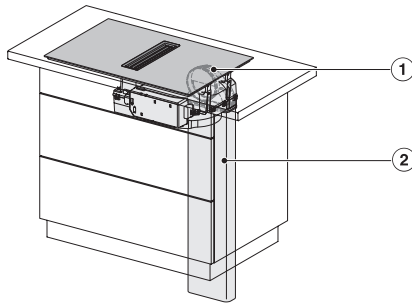

KMDA 7676 FL-A BlackPerfection
Inductiekookplaat met geïntegreerde dampafvoer
met twee extra grote PowerFlex XL-kookzones voor luchtafvoer

KMDA7676FL, KMDA7876FL – Installation variant 11 Exhaust air – drawing

KMDA7676FL, KMDA7876FL – Installation variant 12 Exhaust air – drawing

KMDA7676FL/FR, KMDA7876FL/FR, Exhaust air (Installation drawing)