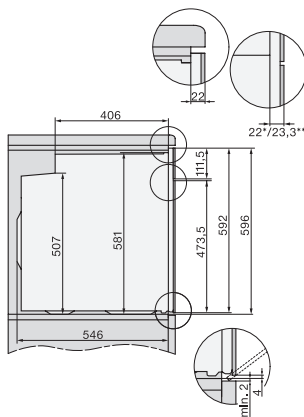

H 2766-1 BP 125 Edition

Oven

in elegant zwart design met AirFry-functie, netwerkmogelijkheid en pyrolyse.

installation H7000 XL, installation drawing

side view H7000 XL, installation drawings

built-in H7000 XL, installation drawing

H226x-1B/BP/E/EP/I/IP, H2x6xB/BP, H7x6xB/BP/BPX, installation drawings

side view H7000 XL build-under, installation drawing

H7x65BP, H7145BM, H7165B, H7365B, H2756B, H2765B/BP, DGC7151, DGC7351 installation drawings