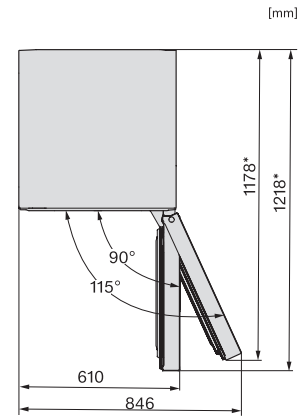

KFN4375DD, KFN4395DD, KFN4393FD, KFN4393D,
KFN4377DD, KS4383ED, K4373ED, FN4312E, top view (footnote*)