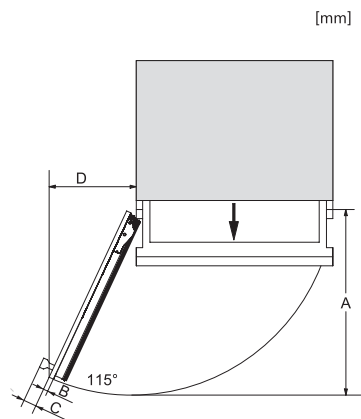

F 2813 Vi
MasterCool-diepvriezer
voor topdesign en -techniek in groot formaat.

Side-by-side, MasterCool, without partition wall, with heating mat (Sketch) (with footnote)

F2812Vi, F2813Vi, F2802Vi, F2811Vi, F2801Vi,
MasterCool, inner space, installation drawings

KFP3005ed/cs, KFP3004ed/cs, Front panel, Front
dimensions, MasterCool II, installation drawings

Sideview, MasterCool, Sketch

Side-by-Side, MasterCool, footnote, installation drawings

F2802Vi, F2812Vi, F2813Vi, F2812SF, F2801Vi, F2811Vi,
F2811SF, installation, MasterCool, installation drawings

Opening angle 90°/115°, right side stop, MasterCool
(Sketch) with footnote