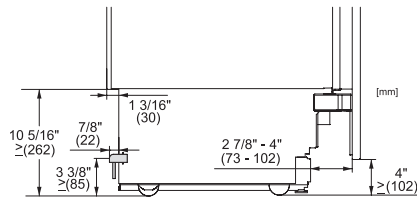

F 2813 Vi
MasterCool-diepvriezer
voor topdesign en -techniek in groot formaat.

Side-by-side, MasterCool, without partition wall, with heating mat (Sketch) (with footnote)

F2812Vi, F2813Vi, F2802Vi, F2811Vi, F2801Vi,
MasterCool, inner space, installation drawings

KFP3005ed/cs, KFP3004ed/cs, Front panel, Front
dimensions, MasterCool II, installation drawings

Sideview, MasterCool, Sketch

Side-by-Side, MasterCool, footnote, installation drawings

F2802Vi, F2812Vi, F2813Vi, F2812SF, F2801Vi, F2811Vi,
F2811SF, installation, MasterCool, installation drawings