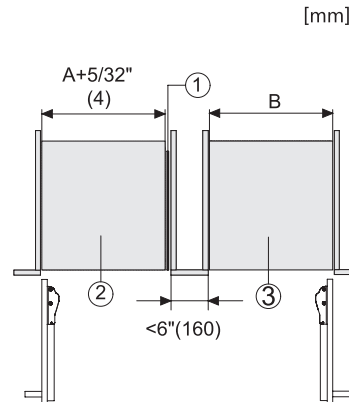

F 2813 Vi
MasterCool-diepvriezer
voor topdesign en -techniek in groot formaat.

Side-by-side, MasterCool, without partition wall, with heating mat (Sketch) (with footnote)

F2812Vi, F2813Vi, F2802Vi, F2811Vi, F2801Vi,
MasterCool, inner space, installation drawings

KFP3005ed/cs, KFP3004ed/cs, Front panel, Front
dimensions, MasterCool II, installation drawings

Sideview, MasterCool, Sketch

Side-by-Side, MasterCool, footnote, installation drawings

F2802Vi, F2812Vi, F2813Vi, F2812SF, F2801Vi, F2811Vi,
F2811SF, installation, MasterCool, installation drawings