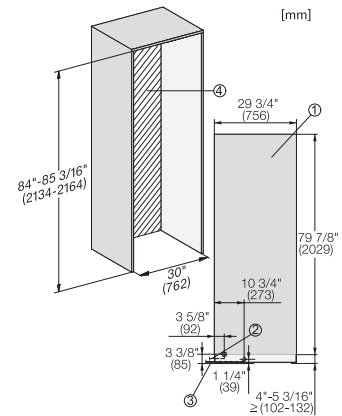

F 2813 Vi
MasterCool-diepvriezer
voor topdesign en -techniek in groot formaat.

Side-by-side, MasterCool, without partition wall, with heating mat (Sketch) (with footnote)

F2812Vi, F2813Vi, F2802Vi, F2811Vi, F2801Vi,
MasterCool, inner space, installation drawings

KFP3005ed/cs, KFP3004ed/cs, Front panel, Front
dimensions, MasterCool II, installation drawings

Sideview, MasterCool, Sketch

Side-by-Side, MasterCool, footnote, installation drawings

F2802Vi, F2812Vi, F2813Vi, F2812SF, F2801Vi, F2811Vi,
F2811SF, installation, MasterCool, installation drawings