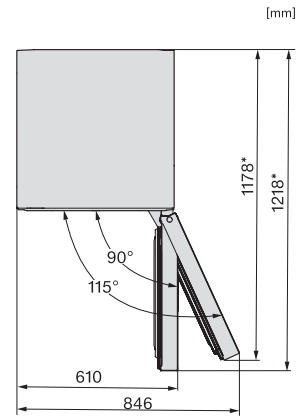

Bijbehorende accessoires

Eierrek

•

K 4323 ED
 Vrijstaande koelkast
 met DailyFresh, DynaCool en ComfortClean in greeploos design.

K4323FD, K4323ED, installation (footnote*) (installation drawings)

K4323FD, K4323ED, FN4322E, FN4322D, installation sketch (footnote*) (installation drawings)