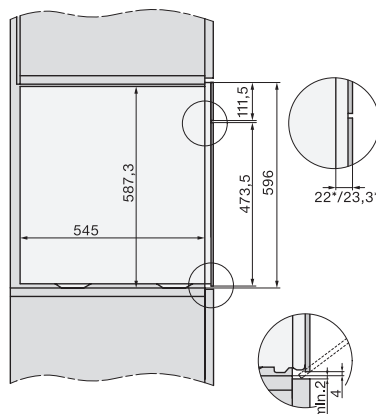

ESW7x10, EVS7010, DGC7x6xHCPro, DGC7x6xHCXPro installation drawings

built-in DGC XXL, installation drawing

DGC7x65 connections and ventilation 60cm, installation drawing

built-in DGC XXL build-under, installation drawing

screw joint DGC XXL, installation drawing

DGC7x4x swivel range of the aperture, installation drawings

side view DGC XXL, installation drawings