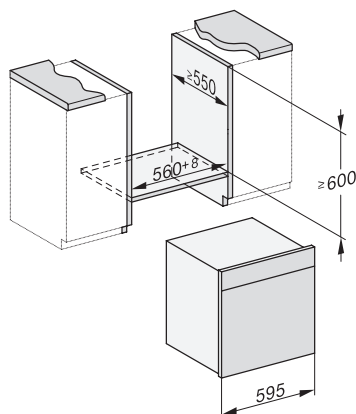

DGC 7865 HCX Pro 125 Gala Ed

Greeploze combi-stoomoven met vaste aansluiting op waterafvoer voor stomen, bakken, braden met spijzethermometer + HydroClean.

ESW7x20, DGC7x6xHCPro, DGC7x6xHCXPro installation drawings

ESW7x10, EVS7010, DGC7x6xHCPro, DGC7x6xHCXPro installation drawings

built-in DGC XXL, installation drawing

DGC7x65 connections and ventilation 60cm, installation drawing

built-in DGC XXL build-under, installation drawing

screw joint DGC XXL, installation drawing

DGC7x4x swivel range of the aperture, installation drawings

side view DGC XXL, installation drawings