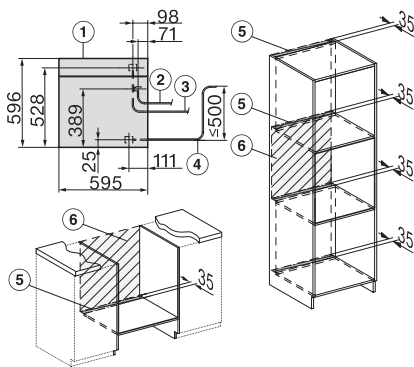

DGC 7865 HCX Pro 125 Gala Ed

Greeploze combi-stoomoven met vaste aansluiting op waterafvoer voor stomen, bakken, braden met spijzethermometer + HydroClean.

ESW7x20, DGC7x6xHCPro, DGC7x6xHCXPro installation drawings

ESW7x10, EVS7010, DGC7x6xHCPro, DGC7x6xHCXPro installation drawings

built-in DGC XXL, installation drawing

DGC7x65 connections and ventilation 60cm, installation drawing

built-in DGC XXL build-under, installation drawing

screw joint DGC XXL, installation drawing

DGC7x4x swivel range of the aperture, installation drawings

side view DGC XXL, installation drawings