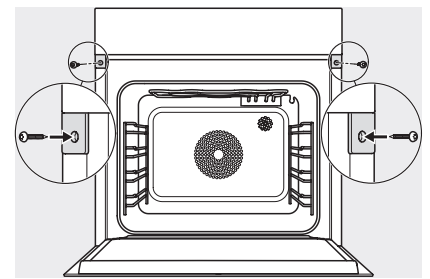

DGC 7865 HCX Pro 125 Gala Ed

Greeploze combi-stoomoven met vaste aansluiting op waterafvoer voor stomen, bakken, braden met spijzethermometer + HydroClean.

ESW7x20, DGC7x6xHCPro, DGC7x6xHCXPro installation drawings

ESW7x10, EVS7010, DGC7x6xHCPro, DGC7x6xHCXPro installation drawings

built-in DGC XXL, installation drawing

DGC7x65 connections and ventilation 60cm, installation drawing

built-in DGC XXL build-under, installation drawing

screw joint DGC XXL, installation drawing

DGC7x4x swivel range of the aperture, installation drawings

side view DGC XXL, installation drawings