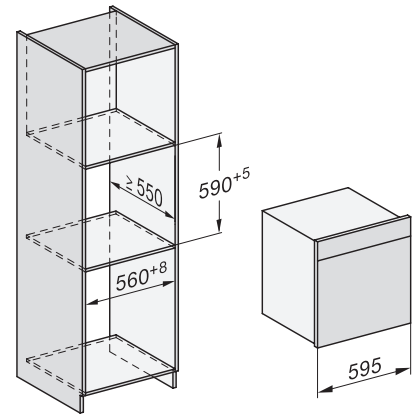

ESW7x10, EVS7010, DGC7x6xHCPro, DGC7x6xHCXPro installation drawings

built-in DGC XXL, installation drawing

DGC7x65 connections and ventilation 60cm, installation drawing

built-in DGC XXL build-under, installation drawing

screw joint DGC XXL, installation drawing

DGC7x4x swivel range of the aperture, installation drawings

side view DGC XXL, installation drawings