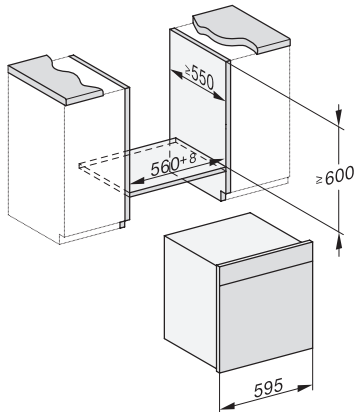

## DGC 7860 HCX Pro 125 Gala Ed

Greeploze combi-stoomoven

voor stomen, bakken, braden met draadloze spijzenthermometer + HydroClean.

ESW7x20, DGC7x6xHCPro, DGC7x6xHCXPro installation drawings

ESW7x10, EVS7010, DGC7x6xHCPro, DGC7x6xHCXPro installation drawings

built-in DGC XXL, installation drawing

DGC7x60 connections and ventilation 60cm, installation drawing

built-in DGC XXL build-under, installation drawing

screw joint DGC XXL, installation drawing

DGC7x4x swivel range of the aperture, installation drawings

side view DGC XXL, installation drawings