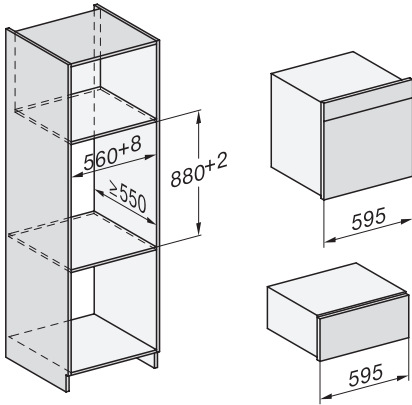

DGC 7860 HCX Pro 125 Gala Ed

Greeploze combi-stoomoven

voor stomen, bakken, braden met draadloze spijzenthermometer + HydroClean.

ESW7x20, DGC7x6xHCPro, DGC7x6xHCXPro installation drawings