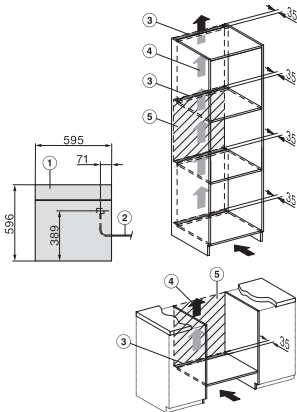

## DGC 7860 HCX Pro 125 Gala Ed

Greeploze combi-stoomoven

voor stomen, bakken, braden met draadloze spijzenthermometer + HydroClean.

ESW7x20, DGC7x6xHCPro, DGC7x6xHCXPro installation drawings

ESW7x10, EVS7010, DGC7x6xHCPro, DGC7x6xHCXPro installation drawings

built-in DGC XXL, installation drawing

DGC7x60 connections and ventilation 60cm, installation drawing

built-in DGC XXL build-under, installation drawing

screw joint DGC XXL, installation drawing

DGC7x4x swivel range of the aperture, installation drawings

side view DGC XXL, installation drawings