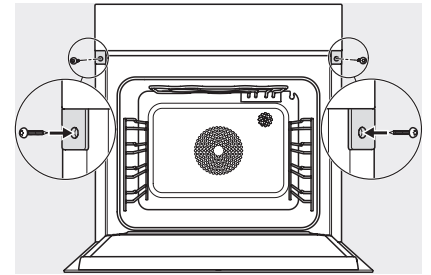

## DGC 7860 HCX Pro 125 Gala Ed

Greeploze combi-stoomoven

voor stomen, bakken, braden met draadloze spijzenthermometer + HydroClean.

ESW7x20, DGC7x6xHCPro, DGC7x6xHCXPro installation drawings

ESW7x10, EVS7010, DGC7x6xHCPro, DGC7x6xHCXPro installation drawings

built-in DGC XXL, installation drawing

DGC7x60 connections and ventilation 60cm, installation drawing

built-in DGC XXL build-under, installation drawing

screw joint DGC XXL, installation drawing

DGC7x4x swivel range of the aperture, installation drawings