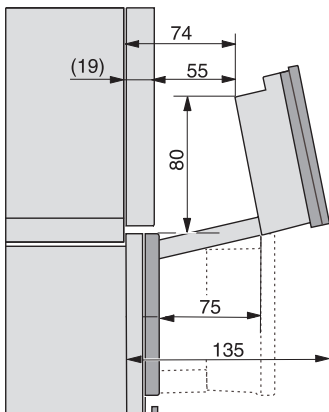

built-in DGC XXL, installation drawing

DGC7x60 connections and ventilation 60cm, installation drawing

built-in DGC XXL build-under, installation drawing

screw joint DGC XXL, installation drawing

DGC7x4x swivel range of the aperture, installation drawings

side view DGC XXL, installation drawings