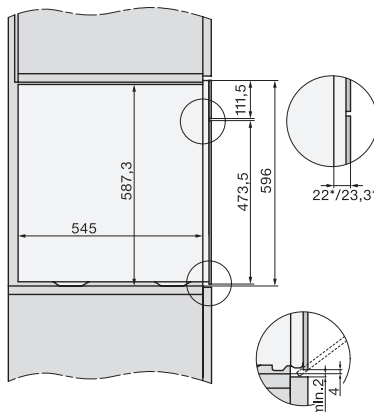

built-in DGC XXL, installation drawing

DGC7x60 connections and ventilation 60cm, installation drawing

built-in DGC XXL build-under, installation drawing

screw joint DGC XXL, installation drawing

DGC7x4x swivel range of the aperture, installation drawings

side view DGC XXL, installation drawings