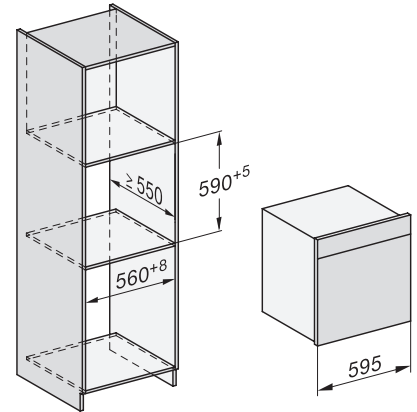

built-in DGC XXL, installation drawing

DGC7x60 connections and ventilation 60cm, installation drawing

built-in DGC XXL build-under, installation drawing

screw joint DGC XXL, installation drawing

DGC7x4x swivel range of the aperture, installation drawings

side view DGC XXL, installation drawings