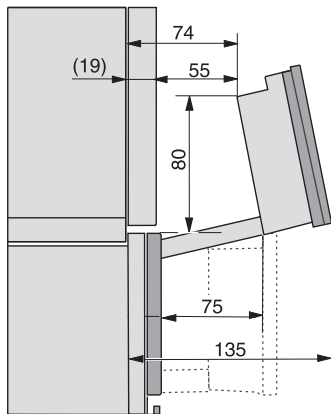

DGC7x4x built-in tall cabinet, installation drawing

DGC7x45 connections and ventilation 45cm, installation drawing

DGC7x4x Schwenkbereich der Blende, installation drawings

screw joint DGC XL, installation drawing

DGC7x6x X with and without handle side view, installation drawings