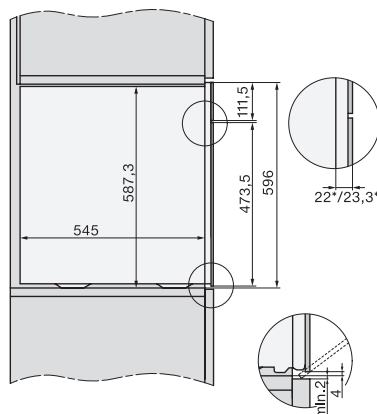

built-in DGC XXL, installation drawing

DGC7x60 connections and ventilation 60cm, installation drawing

built-in DGC XXL build-under, installation drawing

screw joint DGC XXL, installation drawing

DGC7x4x swivel range of the aperture, installation drawings

side view DGC XXL, installation drawings