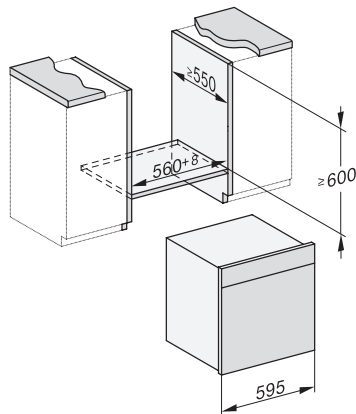

DGC 7460 HCX Pro 125 Gala Ed  
 Greeploze combi-stoomoven  
 voor stomen, bakken, braden met connectiviteit + HydroClean.

ESW7x20, DGC7x6xHCPro, DGC7x6xHCXPro installation drawings

ESW7x10, EVS7010, DGC7x6xHCPro, DGC7x6xHCXPro installation drawings

built-in DGC XXL, installation drawing

DGC7x60 connections and ventilation 60cm, installation drawing

built-in DGC XXL build-under, installation drawing

screw joint DGC XXL, installation drawing

DGC7x4x swivel range of the aperture, installation drawings

side view DGC XXL, installation drawings