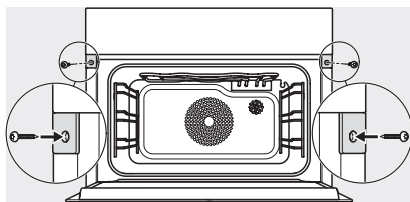

DGC 7445 HCX Pro 125 Gala Ed

Greeploze compacte combi-stoomoven met toe- en afvoeraansluiting voor water voor stomen, bakken, braden met connectiviteit + HydroClean.

ESW7x20, DGC7x4xHCPro, DGC7x4xHCXPro installation drawings

ESW7x10, DGC7x4xHCPro, DGC7x4xHCXPro, installation drawings

built-in DG DGM DGC XL build-under, installation drawing

DGC7x4x built-in tall cabinet, installation drawing

DGC7x45 connections and ventilation 45cm, installation drawing

DGC7x4x swivel range of the aperture, installation drawings

screw joint DGC XL, installation drawing

DGC7x6x X with and without handle side view, installation drawings