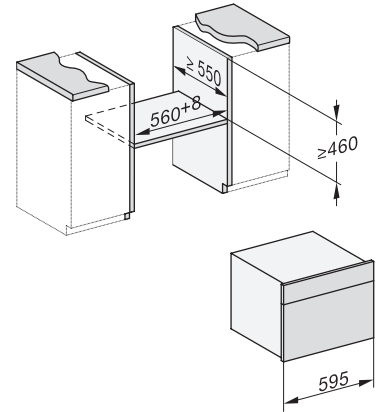

DGC 7445 HCX Pro 125 Gala Ed

Greeploze compacte combi-stoomoven met toe- en afvoeraansluiting voor water voor stomen, bakken, braden met connectiviteit + HydroClean.

ESW7x20, DGC7x4xHCPro, DGC7x4xHCXPro installation drawings

ESW7x10, DGC7x4xHCPro, DGC7x4xHCXPro, installation drawings

built-in DG DGM DGC XL build-under, installation drawing

DGC7x4x built-in tall cabinet, installation drawing

DGC7x45 connections and ventilation 45cm, installation drawing

DGC7x4x swivel range of the aperture, installation drawings

screw joint DGC XL, installation drawing

DGC7x6x X with and without handle side view, installation drawings