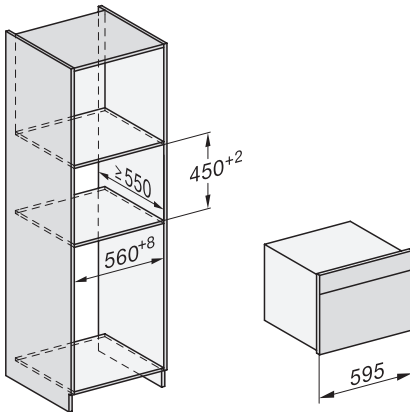

ESW7x10, DGC7x4xHCPro, DGC7x4xHCXPro, installation drawings

built-in DG DGM DGC XL build-under, installation drawing

DGC7x4x built-in tall cabinet, installation drawing

DGC7x45 connections and ventilation 45cm, installation drawing

DGC7x4x swivel range of the aperture, installation drawings

screw joint DGC XL, installation drawing

DGC7x6x X with and without handle side view, installation drawings