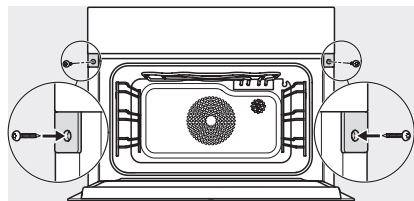

## DGC 7445 HCX Pro 125 Gala Ed

Greeploze compacte combi-stoomoven met toe- en afvoeraansluiting voor water voor stomen, bakken, braden met connectiviteit + HydroClean.

Installation DG, DGM, DGC XL, ESW7x20 installation drawings

Installation\_DG\_DGM\_DGC\_XL\_ESW7x10\_EV57010, installation drawings

built-in DG DGM DGC XL build-under, installation drawing

DGC7x4x built-in tall cabinet, installation drawing

DGC7x45 connections and ventilation 45cm, installation drawing

DGC7x4x swivel range of the aperture, installation drawings

screw joint DGC XL, installation drawing

side view DGC XL, installation drawings