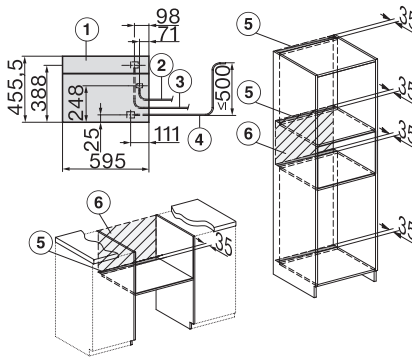

Installation\_DG\_DGM\_DGC\_XL\_ESW7x10\_EV57010, installation drawings

built-in DG DGM DGC XL build-under, installation drawing

DGC7x4x built-in tall cabinet, installation drawing

DGC7x45 connections and ventilation 45cm, installation drawing

DGC7x4x swivel range of the aperture, installation drawings

screw joint DGC XL, installation drawing

side view DGC XL, installation drawings