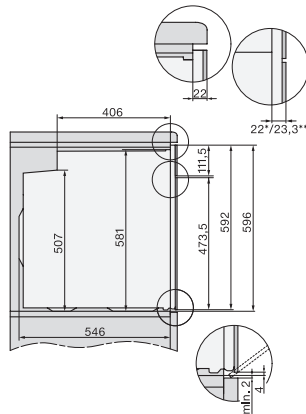

H 7464 BPX 125 Gala Ed

Greeploze oven

in perfect te combineren design met spijzenthermometer en led-verlichting.

installation H7000 XL, installation drawing

side view H7000 XL, installation drawings

built-in H7000 XL, installation drawing

H226x-1B/BP/E/EP/I/IP, H2x6xB/BP, H7x6xB/BP/BPX, installation drawings

side view H7000 XL build-under, installation drawing