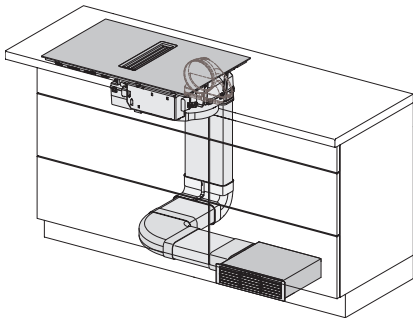

	Abluftbetrieb	Geführter Umluftbetrieb	Plug&Play-Betrieb
KMDA 7473 FR-A	✓	–	–
KMDA 7473 FR-U	–	✓	✓/✓
KMDA 7473 FL-A	✓	–	–
KMDA 7473 FL-U	–	✓	✓/✓

KMDA7272FL, KMDA7473FL – flush – Installation drawing

KMDA7272FL, KMDA7473FL – Installation drawing

KMDA7473FL/FR – Operating options

KMDA7272FL/FR, KMDA7473FL/FR, Air circulation
(Installation drawing)

KMDA7272FL/FR, KMDA7473FL/FR, Plug&Play
(Installation drawing)

KMDA7272FL, KMDA7473FL – Side view flush,
Plug&Play – Installation drawing

KMDA7272FL, KMDA7473FL – Side view lying on top,
Plug&Play – Installation drawing

KMDA7272FL, KMDA7473FL – Side view flush+X,
Plug&Play – Installation drawing

KMDA7272FL, KMDA7473FL – Side view lying on top+X,
Plug&Play – Installation drawing