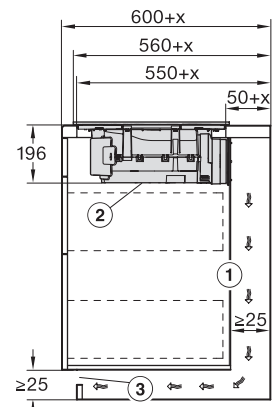

Externe afmetingen uitsparing buiten in mm (diepte) bij
vlakke inbouw 524

Totale aansluitwaarde in kW 7,50

Spanning in V 230

Frequentie in Hz 50-60

Lengte van de aansluitkabel in m 1,6

Bijbehorende accessoires

KMDA7473FL/FR – Operating options

KMDA7272FL/FR, KMDA7473FL/FR, Air circulation
(Installation drawing)

KMDA7272FL/FR, KMDA7473FL/FR, Plug&Play
(Installation drawing)

KMDA7272FL, KMDA7473FL – Side view flush,
Plug&Play – Installation drawing

KMDA7272FL, KMDA7473FL – Side view lying on top,
Plug&Play – Installation drawing

KMDA7272FL, KMDA7473FL – Side view flush+X,
Plug&Play – Installation drawing

KMDA7272FL, KMDA7473FL – Side view lying on top+X,
Plug&Play – Installation drawing