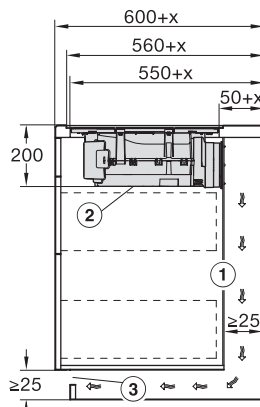

KMDA7473FL/FR – Operating options

KMDA7272FL/FR, KMDA7473FL/FR, Air circulation
(Installation drawing)

KMDA7272FL/FR, KMDA7473FL/FR, Plug&Play
(Installation drawing)

KMDA7272FL, KMDA7473FL – Side view flush,
Plug&Play – Installation drawing

KMDA7272FL, KMDA7473FL – Side view lying on top,
Plug&Play – Installation drawing

KMDA7272FL, KMDA7473FL – Side view flush+X,
Plug&Play – Installation drawing

KMDA7272FL, KMDA7473FL – Side view lying on top+X,
Plug&Play – Installation drawing