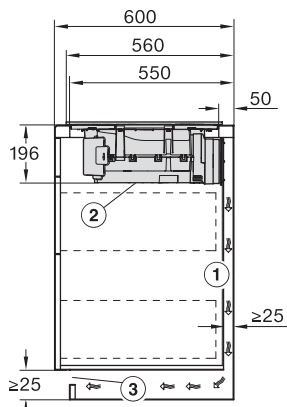

Externe afmetingen uitsparing buiten in mm (diepte) bij
vlakke inbouw 524

Totale aansluitwaarde in kW 7,50

Spanning in V 230

Frequentie in Hz 50-60

Lengte van de aansluitkabel in m 1,6

Bijbehorende accessoires

KMDA7473FL/FR – Operating options

KMDA7272FL/FR, KMDA7473FL/FR, Air circulation
(Installation drawing)

KMDA7272FL/FR, KMDA7473FL/FR, Plug&Play
(Installation drawing)

KMDA7272FL, KMDA7473FL – Side view flush,
Plug&Play – Installation drawing

KMDA7272FL, KMDA7473FL – Side view lying on top,
Plug&Play – Installation drawing

KMDA7272FL, KMDA7473FL – Side view flush+X,
Plug&Play – Installation drawing

KMDA7272FL, KMDA7473FL – Side view lying on top+X,
Plug&Play – Installation drawing