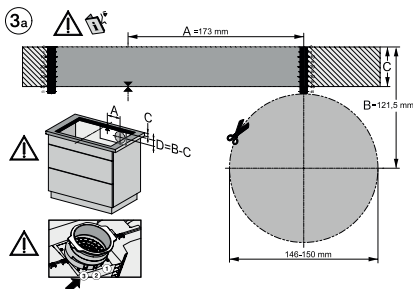

KMDA7272FL/FR, KMDA7473FL/FR – surface installation, 21 cm, drilling template, Installation drawing