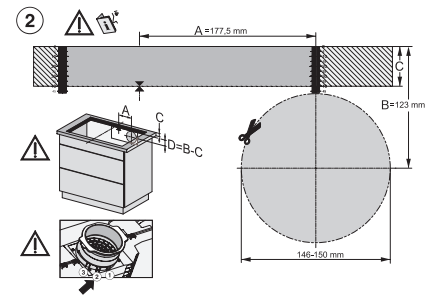

KMDA7272FL/FR, KMDA7473FL/FR – Installation variant 6 Circulating air – drawing

KMDA7272FL/FR, KMDA7473FL/FR – surface installation, drilling template, Installation drawing